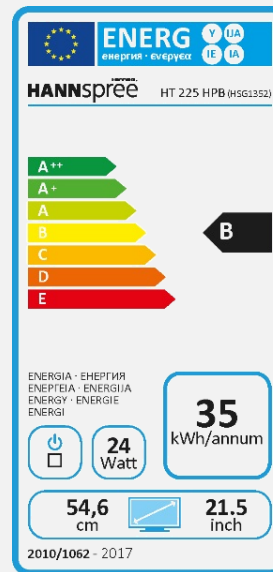

### TOUCH DISPLAY FEATURES

10 Point  
Touch

USB  
Link

7H  
Surface

Adj  
Stand

Display Size	54,6cm / 21.5" Diagonal
Panel Type	TFT – LED Backlight
Aspect Ratio	16:9
Resolution (H x V)	1920 x 1080 Full HD
Brightness	250 cd/m <sup>2</sup> (Panel) – 212 cd/m <sup>2</sup> (Monitor)
Contrast (Typ.)	1.000:1 (Typical)
Contrast (Active)	80.000.000:1 (Active)
Viewing Angle L/R; U/D	178° H – 178° V (CR >10)
Response Time	7 msec (GTG)
Pixel Pitch	0,24825 (H) x 0,24825 (V) mm
Touch Type	Projected Capacitive Type – 10 Point Touch
Display Colors	16.7M Colors
Horizontal Frequency	30 ~ 82 kHz
Vertical Frequency	55 ~ 76 Hz
Max Display Frequency	1920 x 1080 @ 60Hz
Input 1	D-Sub (VGA)
Input 2	HDMI (Ver. 1.3; compatible with 1.4)
Input 3	Display Port (Ver. 1.2a)
Buil-in Speakers	Yes, 2W x 2; PC Audio line in
Power Consumption	On: 24 W; Stand-by: 0,28W; Off: 0,26W
AC Power Range	AC 100 ~ 240 Volt; 50 ~ 65 Hz
Product Dimensions	490,3 x 47,8 x 299,4 mm (W x D x H)
Packing Dimensions	550 x 115 x 366 mm (W x D x H)
Net / Gross Weight	3,6 Kgs / 4,6 Kgs
Bezel & Color Plan	Arm / Base/Rear Cover/Bezel- Texture

VESA Mounting	100 x 100 mm
Monitor Stand	Smart Adjustable Stand ("book" type)
Tilt / Kensington Lock	15° ~ 70° / Yes
Display Protection	Thickness 0,7 mm
Hardness / Transmittance	7H Toughened hard panel surface / ≥85%
Controls	Menü, Bri (+), Vol (-), Input/Enter, Power
Color	Warm, Natural, Cool, User Mode
Preset Mode	Standard, Game, Cinema, Scenery, Text Modes
On Screen Display	9 OSD Languages
Accessory	Power Cable (1,8m); HDMI Cable (1,5m); USB Cable (1,8m); Warranty Card; Quick Start Guide

Supplier's Name	HANNspree
Model Name	HT225HPB
Energy Efficiency Class	B
Screen Size (Centimetres)	54,60
Screen Size (Inches)	21,50
On mode power Consumption (W)	24
Annual Energy Consumption* (kWh)	35
Standby-mode Power Consumption (W)	0,28
Off-mode Power Consumption (W)	0,26
Screen Resolution	1920 x 1080