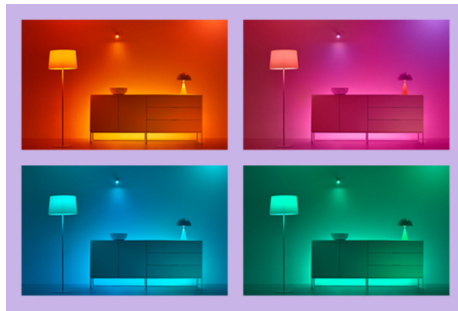

Create your perfect light scene

Make your own mix of different colour and white lights modes to create the perfect light ambience for your daily moment. Simply save your new Scene and select it anytime with the WiZ app or voice.

Millions of colours and changing light modes to make your day

Choose any light colour you like or simply apply a dynamic light mode that we've designed for you. Fireplace or Ocean, for example, will help you create an amazing atmosphere and lift your mood.