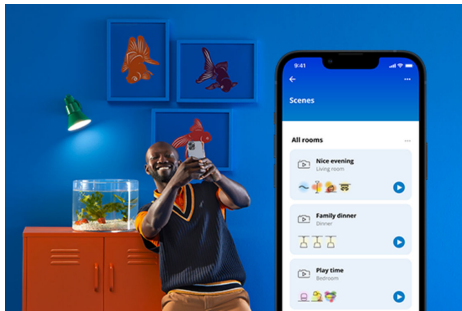

WiZ RGBW LED STRIP KIT 4M TYPE-G

Cut, shape and reshape our Indoor Ambience LED Strip as you need it. Its coloured, dynamic light modes beautify the space under your cabinets or behind furniture, and its ambient light creates the perfect mood when all you want is chill.

PRODUCT HIGHLIGHTS

- Full colour
- Power supply unit included
- IP20/Plastic

Smart lighting functionalities easy to set up

Enjoy the benefits of smart features instantly, just by connecting your WiZ light to your Wi-Fi network. Control lights easily when you're away from home and scheduling lights to go on and off automatically. No need to install additional hardware such as hub or gateway!

Create your perfect light scene

Make your own mix of different colour and white lights modes to create the perfect light ambience for your daily moment. Simply save your new Scene and select it anytime with the WiZ app or voice.

Millions of colours and changing light modes to make your day

Choose any light colour you like or simply apply a dynamic light mode that we've designed for you. Fireplace or Ocean, for example, will help you create an amazing atmosphere and lift your mood.