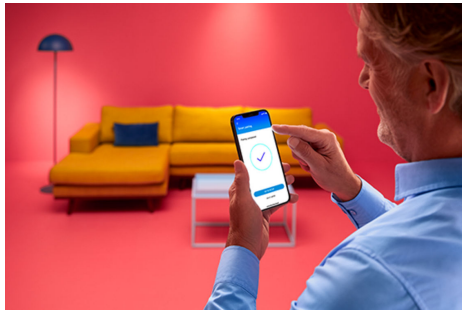

WiZ RGBW LED STRIP KIT 4M TYPE-G

Cut, shape and reshape our Indoor Ambience LED Strip as you need it. Its coloured, dynamic light modes beautify the space under your cabinets or behind furniture, and its ambient light creates the perfect mood when all you want is chill.

PRODUCT HIGHLIGHTS

- Full colour
- Power supply unit included
- IP20/Plastic

Smart lighting functionalities easy to set up

Enjoy the benefits of smart features instantly, just by connecting your WiZ light to your Wi-Fi network. Control lights easily when you're away from home and scheduling lights to go on and off automatically. No need to install additional hardware such as hub or gateway!

Create your perfect light scene

Make your own mix of different colour and white lights modes to create the perfect light ambience for your daily moment. Simply save your new Scene and select it anytime with the WiZ app or voice.

Set the right ambience with tunable warm to cool white light

Choose from a wide range of energising cool white to soft warm white light, or simply select from the preset modes such as Focus and Relax to create the best ambience for your activities.