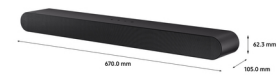

Samsung HW-S50B/XU soundbar speaker Grey 3.0 channels 140 W

Brand : Samsung

Product code: HW-S50B/XU

Product name : HW-S50B/XU

- 3D cinematic surround sound
- Samsung Q-Symphony directional sound from your Soundbar and TV
- Built in centre speaker for crystal clear dialogue
- Wireless music streaming via Bluetooth
- Music Mode for next level audio quality

S50B S-Series Lifestyle Soundbar

Samsung HW-S50B/XU. Audio output channels: 3.0 channels, RMS rated power: 140 W, Audio decoders: DTS 5.1, DTS Virtual:X, Dolby Digital Plus. Soundbar speaker RMS power: 140 W. Product colour: Grey, Country of origin: Vietnam. Connectivity technology: Wired & Wireless. Soundbar power consumption: 25 W, Power consumption (standby): 0.5 W

Audio		Ports & interfaces	
Audio output channels *	3.0 channels	Connectivity technology *	Wired & Wireless
RMS rated power *	140 W	Bluetooth *	✓
Audio decoders	DTS 5.1, DTS Virtual:X, Dolby Digital Plus	Bluetooth version	4.2
Audio Return Channel (ARC)	✓	Wi-Fi *	✓
Enhanced Audio Return Channel (eARC)	✓	HDMI ports quantity *	1
Game mode	✓	Number of HDMI outputs	1
Front speakers RMS power	120 W	USB port	✗
Center speaker RMS power	20 W		
Soundbar speaker		Power	
Soundbar speaker RMS power *	140 W	Soundbar power consumption	25 W
Number of speakers	5	Power consumption (standby)	0.5 W
Subwoofer		Weight & dimensions	
Subwoofer included *	✗	Width	670 mm
		Depth	105 mm
		Height	62.3 mm
		Soundbar weight	2.4 kg
Features		Packaging data	
Product colour *	Grey	Package width	935 mm
USB direct playback	✗	Package depth	156 mm
Apple AirPlay 2 support	✗	Package height	120 mm
Spotify Connect	✗	Package weight	3.6 kg
Night mode	✓		
Wall mountable *	✓	Packaging content	
Country of origin	Vietnam	Wall mounting kit	✓
		Remote control included	✓
		Quick start guide	✓