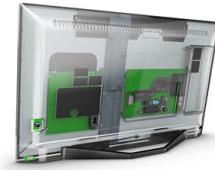

PHILIPS

Philips 24HFL3014P/12 TV 61 cm (24") HD Black, Transparent 250 cd/m²

Brand : Philips

Product code: 24HFL3014P/12

Product name : 24HFL3014P/12

24 inch, 60 cm, 250 cd/m², 1366 x 768p, 2.0, E, 17 W, 3.1 kg, Black
Philips 24HFL3014P/12. Display diagonal: 61 cm (24"), Display resolution: 1366 x 768 pixels, HD type: HD, Display technology: LED, Screen shape: Flat, LED backlighting type: Edge-LED, Display brightness: 250 cd/m², Native aspect ratio: 16:9. Digital signal format system: DVB-C, DVB-T, DVB-T2. Product colour: Black, Transparent