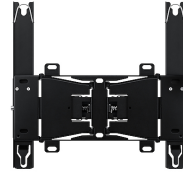

Samsung WMN4277TT/XC TV mount 190.5 cm (75") Black

Brand : Samsung

Product code: WMN4277TT/XC

Product name : WMN4277TT/XC

- Compatible with 65" and 75" The Terrace
Wall Mount for The Terrace Outdoor TV

Samsung WMN4277TT/XC TV mount 190.5 cm (75") Black:

Designed for outdoors

Install your TV with a wall mount designed for the outdoors. The galvanized steel frame and stainless-steel screws prevent corrosion and discoloration from rain or sunlight for a durable, weather-friendly outdoor installation.

Safe TV installation

The Samsung Terrace wall mount WMN4277TT is strong enough to support a full body large screen TV. The wall mount has a safe loading weight of 60kg and is built to minimize all risk factors. So feel free to hang and tilt your TV.

Easily rotate to make sure you always have the best view

Once your TV is wall-mounted, you can tilt your TV up and down, and left to right so your TV is always in the best light and at the right angle.

Samsung WMN4277TT/XC. Maximum weight capacity: 60 kg, Minimum screen size: 165.1 cm (65"), Maximum screen size: 190.5 cm (75"), Minimum VESA mount: 400 x 300 mm, Maximum VESA mount: 400 x 400 mm. Product colour: Black

Mounting		Packaging content	
Minimum screen size	165.1 cm (65")	Manual	✓
Maximum weight capacity *	60 kg	Features	
Maximum screen size *	190.5 cm (75")	Compatible products	QE65LST7TCUXXU QE75LST7TCUXXU
Minimum VESA mount *	400 x 300 mm	Weight & dimensions	
Maximum VESA mount *	400 x 400 mm	Width	465 mm
Panel mounting interface	400 x 400, 400 x 300 mm	Depth (min)	2.45 cm
Number of displays supported	1	Height	442 mm
Mounting type *	Wall	Weight	6.2 kg
Ergonomics		Packaging data	
Tilt adjustment	✓	Package width	510 mm
Rotating	✓	Package depth	90 mm
Design		Package height	280 mm
Product colour *	Black	Package weight	6.8 kg
Technical details		Logistics data	
Quantity per pack	1 pc(s)	Harmonized System (HS) code	85299097