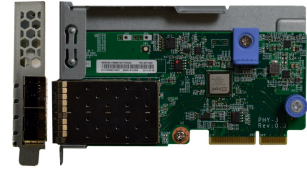

Lenovo 7ZT7A00546 network card Internal Fiber 10000 Mbit/s

Brand : Lenovo

Product code: 7ZT7A00546

Product name : 7ZT7A00546

ThinkSystem 10Gb 2-port SFP+ LOM

[Lenovo 7ZT7A00546 network card Internal Fiber 10000 Mbit/s:](#)

The Intel Ethernet Connection X722 is a network controller embedded into the Intel C624 "Lewisburg" PCH chipset of Lenovo ThinkSystem servers. The controller connects to available 10 GbE and 1 Gigabit Ethernet LAN-on-motherboard (LOM) adapter cards and onboard connectors to provide a comprehensive 1 GbE / 10 GbE networking solution for ThinkSystem customers.

ThinkSystem servers support either 10 Gb Ethernet copper or optical connections, or Gigabit Ethernet connections depending on the server model.

The following figure shows the ThinkSystem 10Gb 4-port SFP+ LOM adapter which provides four SFP+ cages for optical or direct-attach copper (DAC) connectivity.