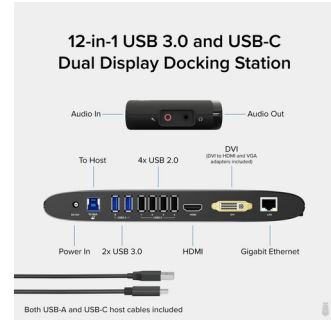

Plugable Technologies USB 3.0 Dual Monitor Horizontal Docking Station

Brand : Plugable Technologies

Product code: UD-3900H-EU

Product name : USB 3.0 Dual Monitor Horizontal Docking Station

USB 3.0 Dual Monitor Horizontal Docking Station, EU

Plugable Technologies USB 3.0 Dual Monitor Horizontal Docking Station. Connectivity technology: Wired, Host interface: USB 3.2 Gen 1 (3.1 Gen 1) Type-B, Headphone connectivity: 3.5 mm. Ethernet LAN data rates: 10,100,1000 Mbit/s, Copper ethernet cabling technology: 1000BASE-T. Product colour: Grey, Data transfer rate: 5 Gbit/s, HD type: Wide Quad HD. Power source type: DC, Compatible power plug types: EU, USB cable length: 0.84 m. Windows operating systems supported: Windows 10, Windows 10 Education, Windows 10 Education x64, Windows 10 Enterprise, Windows 10..., Mac operating systems supported: Mac OS X 10.14 Mojave, Mac OS X 10.15 Catalina, Mac OS X 10.15.3 Catalina, Mac OS X 11.0 Big Sur,..., Other operating systems supported: ChromeOS