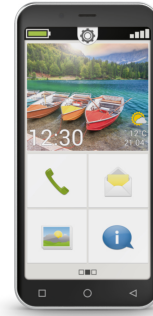

Emporia SMART.5mini 12.6 cm (4.95") Single SIM Android 13 4G USB Type-C 4 GB 64 GB 2500 mAh Black

Brand : Emporia

Product code: E5M_001

Product name : SMART.5mini

Emporia SMART.5mini. Display diagonal: 12.6 cm (4.95"), Display resolution: 480 x 960 pixels. Processor frequency: 1.8 GHz, Processor family: MediaTek, Processor model: MT6762. RAM capacity: 4 GB, Internal storage capacity: 64 GB. Rear camera resolution (numeric): 13 MP, Rear camera type: Triple camera. SIM card capability: Single SIM. Operating system installed: Android 13. Battery capacity: 2500 mAh. Product colour: Black. Weight: 158 g

Display		Network	
Display diagonal *	12.6 cm (4.95")	2G bands (primary SIM)	900,1800 MHz
Screen shape	Flat	3G bands supported	900,2100 MHz
Display resolution *	480 x 960 pixels	4G bands supported	850 MHz
Processor		Near Field Communication (NFC)	✓
Processor family *	MediaTek	Ports & interfaces	
Processor model *	MT6762	USB port *	✓
Processor architecture	ARM Cortex-A53	USB connector type	USB Type-C
Processor cores	4	Design	
Processor frequency *	1.8 GHz	Form factor *	Bar
Storage		Product colour *	Black
RAM capacity *	4 GB	International Protection (IP) code	IP54
Internal storage capacity *	64 GB	Protection features	Dust resistant, Splash proof
Compatible memory cards *	MicroSD (TransFlash)	Performance	
Maximum memory card size	256 GB	Hearing aid compatibility	M4, T4
Camera		Navigation	
Rear camera resolution (numeric) *	13 MP	GPS (satellite)	✓
Second rear camera resolution (numeric)	2 MP	Software	
Front camera type *	Single camera	Platform *	Android
Front camera resolution (numeric) *	8 MP	Operating system installed *	Android 13
Rear camera type *	Triple camera	Battery	
Network		Battery technology	Lithium-Ion (Li-Ion)
SIM card capability *	Single SIM	Battery capacity *	2500 mAh
Mobile network generation *	4G	Talk time (3G) *	9 h
SIM card type *	NanoSIM		
3G standards *	WCDMA		