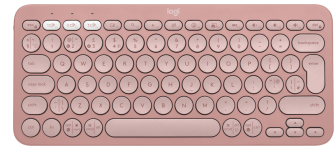

Logitech Pebble Keys 2 K380s keyboard RF Wireless + Bluetooth QWERTY UK English Pink

Brand : Logitech

Product code: 920-011845

Product name : Pebble Keys 2 K380s

Qwerty, Bluetooth / Logi Bolt, 2x AAA, 279 x 124 x 16 mm, 415 g, Tonal Rose
Logitech Pebble Keys 2 K380s. Keyboard form factor: Mini. Keyboard style: Straight. Device interface: RF Wireless + Bluetooth, Keyboard key switch: Scissor key switch, Keyboard layout: QWERTY, Recommended usage: Universal. Product colour: Pink