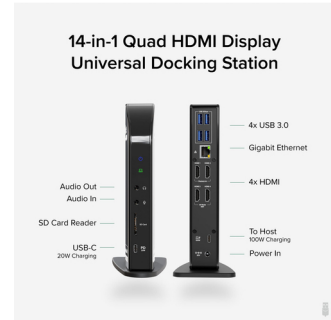

Plugable Technologies 14-in-1 Quad Monitor Docking Station, 100W Laptop Charging

Brand : Plugable Technologies

Product code: UD-3900C4-UK

Product name : 14-in-1 Quad Monitor Docking Station, 100W Laptop Charging

- More Ports, More Power—A USB C docking station with power delivery including 14 ports, 4x HDMI, 96W charging, and with 4x USB 3.0 and 1x USB-C, you'll have space for all of your peripherals. This quad dock has the power to keep you productive
 - 96W Charging—Charge your laptop with up to 100W charging (96W certified) directly through this MST / DisplayLink docking station, so you can leave your laptop charger in your travel bag
 - Compatibility—Get a Quadruple Monitor setup on Windows 10 or later and ChromeOS 100 or later with 4x 1080p displays @ 60Hz. Requires compatible USB4, Thunderbolt 4 / 3, or USB-C. Not recommended for macOS
 - Port Potential— Make room for all of your connected gadgets. This Plugable docking station has 1x USB-C port for 5Gbps data and 20W charging, 4x USB 3.0 5Gbps ports, Gigabit Ethernet, an SD Card Reader, and audio in/out ports
- 14-in-1 Quad Monitor Docking Station, 100W Laptop Charging