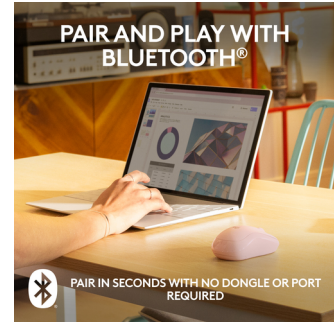

[Logitech M240 mouse Travel Ambidextrous Bluetooth:](#)

Meet the reliable Logitech M240 Silent Bluetooth Mouse that frees up your workspace. Pair and play with a fast, easy Bluetooth wireless connection; just seconds and you're connected—no dongle or port required. Ultra quiet-mouse with 90% reduced click sound and same click feel eliminates noise and distractions for you and others around you. 18-month battery life with auto sleep, so you go longer between battery changes. Comfortable, travel-friendly slim mouse is small enough to toss in a bag; the ambidextrous design guides either your right or left hand into a natural position. Reliable, long-range Bluetooth mouse works up to 10m/33 feet away from your computer

Mouse		System requirements	
Number of scroll wheels	1	Windows operating systems supported	Windows 10, Windows 11
Scrolling directions	Vertical	Mac operating systems supported	Mac OS X 11.0 Big Sur, Mac OS X 12.0 Monterey, Mac OS X 13.0 Ventura
Purpose *	Travel	Linux operating systems supported	✓
Device interface *	Bluetooth	Mobile operating systems supported	Android 10.0, Android 11.0, Android 12.0, Android 9.0, iOS 14, iOS 14.5, iOS 15
Buttons type	Pressed buttons	Other operating systems supported	ChromeOS
Scroll type *	Wheel	Weight & dimensions	
Buttons quantity *	3	Width	60 mm
Silent click	✓	Depth	99 mm
Design		Height	39 mm
Form factor *	Ambidextrous	Weight	73.8 g
Product colour *	Pink	Packaging data	
Surface coloration	Monochromatic	Quantity per pack *	1 pc(s)
Ergonomics		Packaging content	
Wireless range	10 m	Batteries included	✓
Power		User guide	✓
Power source *	Batteries	Sustainability	
Number of batteries supported	1	Sustainability certificates	CarbonNeutral
Battery type	AA	Post-consumer recycled plastic	37%
Battery technology	Alkaline		
Auto power off	✓		
Service life of battery	18 month(s)		