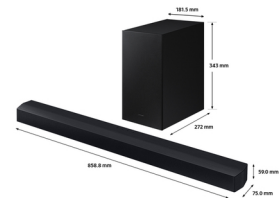

Samsung HW-C400/XU soundbar speaker Black 2.0 channels

Brand : Samsung

Product code: HW-C400/XU

Product name : HW-C400/XU

- Enhance your TV experience with 4 speakers
- Enjoy clutter-free sound with Bluetooth connectivity
- Night and Voice Enhancement Mode
- Natural sound, built-in woofer and compact design
- One remote to control both your TV and soundbar

C400 C-Series Soundbar

Samsung HW-C400/XU. Audio output channels: 2.0 channels. Soundbar speaker RMS power: 40 W.

Product colour: Black, Audio formats supported: AAC, FLAC, MP3, WAV, WMA, Country of origin: Vietnam.

Connectivity technology: Wired & Wireless. Power source: AC, Power consumption (typical): 20 W

Audio		Ports & interfaces	
Audio output channels *	2.0 channels	Near Field Communication (NFC)	✓
Audio Return Channel (ARC)	✓	USB port	✓
Soundbar speaker		Power	
Soundbar speaker RMS power *	40 W	Power source	AC
Number of speakers	4	Power consumption (typical)	20 W
Features		Weight & dimensions	
Product colour *	Black	Width	641 mm
Audio formats supported	AAC, FLAC, MP3, WAV, WMA	Depth	107 mm
Apple AirPlay 2 support	✗	Height	66.5 mm
Volume control	✓	Weight	2 kg
Virtual surround	✓	Packaging data	
Wall mountable *	✓	Package width	928 mm
Country of origin	Vietnam	Package depth	155 mm
Technical details		Package height	120 mm
Subwoofer	No Subwoofer	Package weight	2.8 kg
Audio system	Dolby 2ch	Package weight	2.8 kg
Brand-specific features	Dolby 2ch	Packaging content	
Speakers	4	Wall mounting kit	✓
Wireless connection	✗	Mounting brackets included	✓
Wireless technology	Bluetooth	Remote control included	✓
Main unit power consumption	20 W	Quick start guide	✓
Compatibility	MP3, WMA, AAC, FLAC, WAV	Other features	
Ports & interfaces		Number of satellite speakers	4
Connectivity technology *	Wired & Wireless	Cable management	✗
Bluetooth *	✓	Colour	✓
Bluetooth version	4.2	AC adapter included	✗
Wi-Fi *	✗		