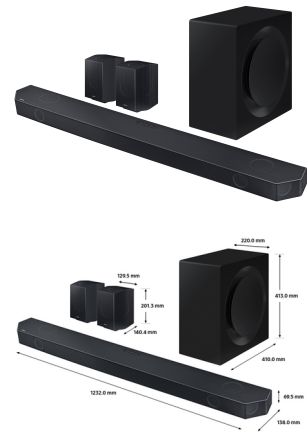

Samsung HW-Q990C/XU soundbar speaker Black 11.1.4 channels

Brand : Samsung

Product code: HW-Q990C/XU

Product name : HW-Q990C/XU

- Our most cinematic sound from 22 speakers
- Wireless Dolby Atmos
- Get more sound from your Samsung TV and Soundbar with Q-Symphony
- Wireless rear speakers included
- Hear directional sound from 4 upfiring speakers

Q990C Q-Series Cinematic Soundbar with Subwoofer and Rear Speakers

Q990C HW-Q990C/XU. Audio output channels: 11.1.4 channels. Soundbar speaker RMS power: 656 W.

Subwoofer type: Active subwoofer, Subwoofer connectivity: Wireless, Woofer diameter (subwoofer): 41

cm (16.1"). Product colour: Black, Audio formats supported: AAC, AIFF, ALAC, FLAC, MP3, OGG, WAV,

WMA, Country of origin: Vietnam. Connectivity technology: Wired & Wireless

Audio		Ports & interfaces	
Audio output channels *	11.1.4 channels	HDMI ports quantity *	3
Audio Return Channel (ARC)	✓	HDMI in	2
Soundbar speaker		Number of HDMI outputs	1
Soundbar speaker RMS power *	656 W	HDMI version	2.1
Number of speakers	22	USB port	✗
Subwoofer		Power	
Subwoofer type	Active subwoofer	Power source	AC
Subwoofer connectivity	Wireless	Power consumption (typical)	41 W
Woofer diameter (subwoofer)	41 cm (16.1")	Weight & dimensions	
Features		Width	1232 mm
Product colour *	Black	Depth	138 mm
Audio formats supported	AAC, AIFF, ALAC, FLAC, MP3, OGG, WAV, WMA	Height	69.5 mm
Apple AirPlay 2 support	✓	Weight	7.7 kg
Volume control	✓	Subwoofer width	22 cm
Virtual surround	✓	Subwoofer depth	41 cm
Wall mountable *	✓	Subwoofer height	41.3 cm
Country of origin	Vietnam	Subwoofer weight	11.7 kg
Technical details		Packaging data	
Subwoofer	Inbox	Package width	1309 mm
Subwoofer output power	26 W	Package depth	277 mm
Audio system	"Dolby ATMOS Dolby TrueHD Dolby Digital Plus Dolby MAT (*ATMOS Music)"	Package height	595 mm
Brand-specific features	q symphony, multi position rear speaker, farfield voice expansion for TV	Package weight	28.2 kg
Speakers	22	Package weight	28.2 kg
Wireless connection	✓	Packaging content	
Wireless technology	wifi, bluetooth, Apple Airplay	Wall mounting kit	✓
Main unit power consumption	41 W	Mounting brackets included	✓
Compatibility	MP3, WMA, AAC, OGG, FLAC, WAV, ALAC, AIFF	Remote control included	✓
Ports & interfaces		Quick start guide	✓
Connectivity technology *	Wired & Wireless	Other features	
Bluetooth *	✓	Number of satellite speakers	22
Bluetooth version	4.2	Wireless satellite speakers	✓
Wi-Fi *	✓	Cable management	✗
Near Field Communication (NFC)	✗	Colour	✓
		AC adapter included	✗