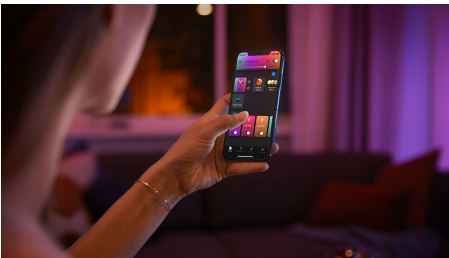

Control up to 10 lights with the Bluetooth app

With the Hue Bluetooth app, you can control your Hue smart lights in a single room of your home. Add up to 10 smart lights and control them all with just the touch of a button on your mobile device.