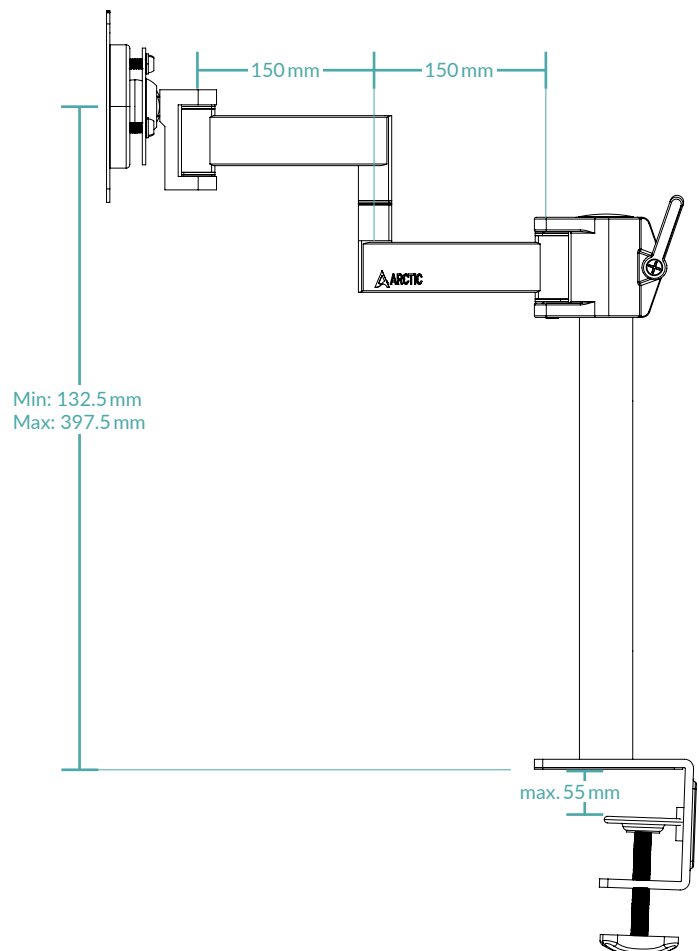

X1

Desk Mount Monitor Arm

General Specifications

Supported Screen Size	≤ 40"/≤ 43" Ultrawide Monitor
VESA Standard	VESA 75 (75x75) ; VESA 100 (100x100)
Maximum Monitor Weight	10 kg/22 lbs
Rotation	360°
Swivel	180°
Tilt	+/-15°
Table Thickness	20-55 mm
Material	Steel, Zinc Alloy
Weight	2.8 kg
Colour	Matt Black

Shipping Information

Box Dimensions	436 (L) x 192 (W) x 102 (H) mm
Gross Weight	2.859 kg
SKU	AEMNT00061A
EAN	4895213703581
UPC	840033401395

All materials are compatible with RoHS requirements

Designed by ARCTIC