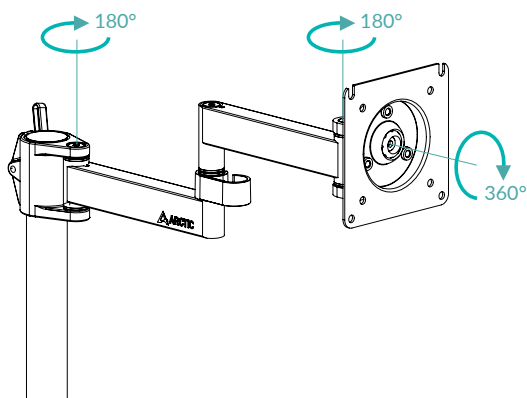

X1

Desk Mount Monitor Arm

General Specifications

Supported Screen Size	≤ 40"/≤ 43" Ultrawide Monitor
VESA Standard	VESA 75 (75x75) ; VESA 100 (100x100)
Maximum Monitor Weight	10 kg/22 lbs
Rotation	360°
Swivel	180°
Tilt	+/-15°
Table Thickness	20-55 mm
Material	Steel, Zinc Alloy
Weight	2.8 kg
Colour	Matt Black

Shipping Information

Box Dimensions	436 (L) x 192 (W) x 102 (H) mm
Gross Weight	2.859 kg
SKU	AEMNT00061A
EAN	4895213703581
UPC	840033401395

All materials are compatible with RoHS requirements

Designed by ARCTIC