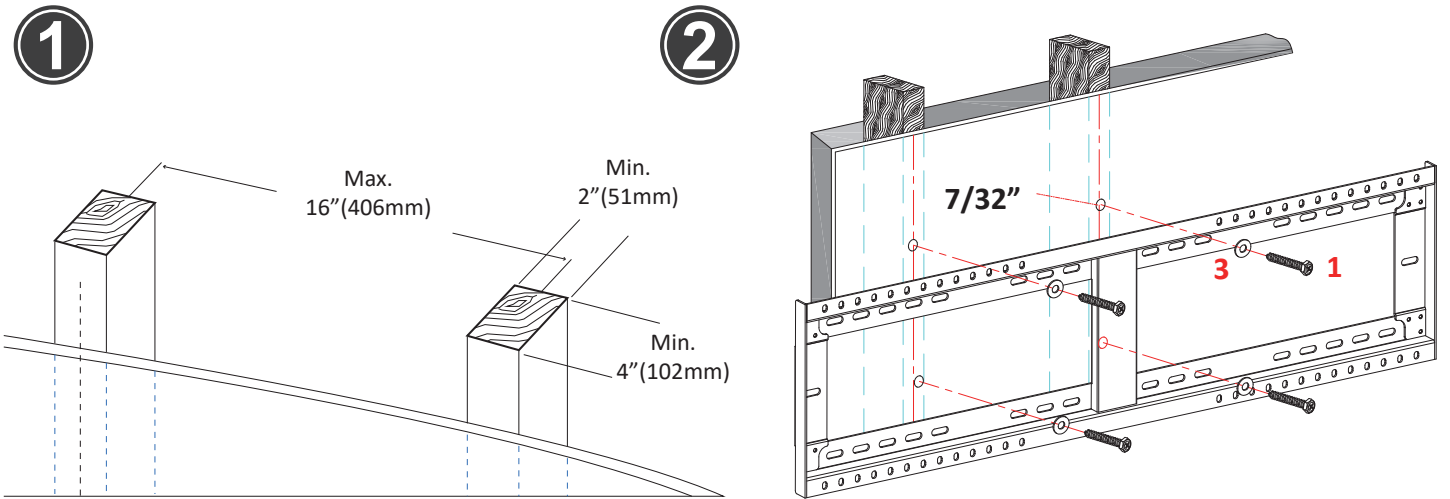

VB-WMK-001-2C Wall Mount

Quick Start Guide