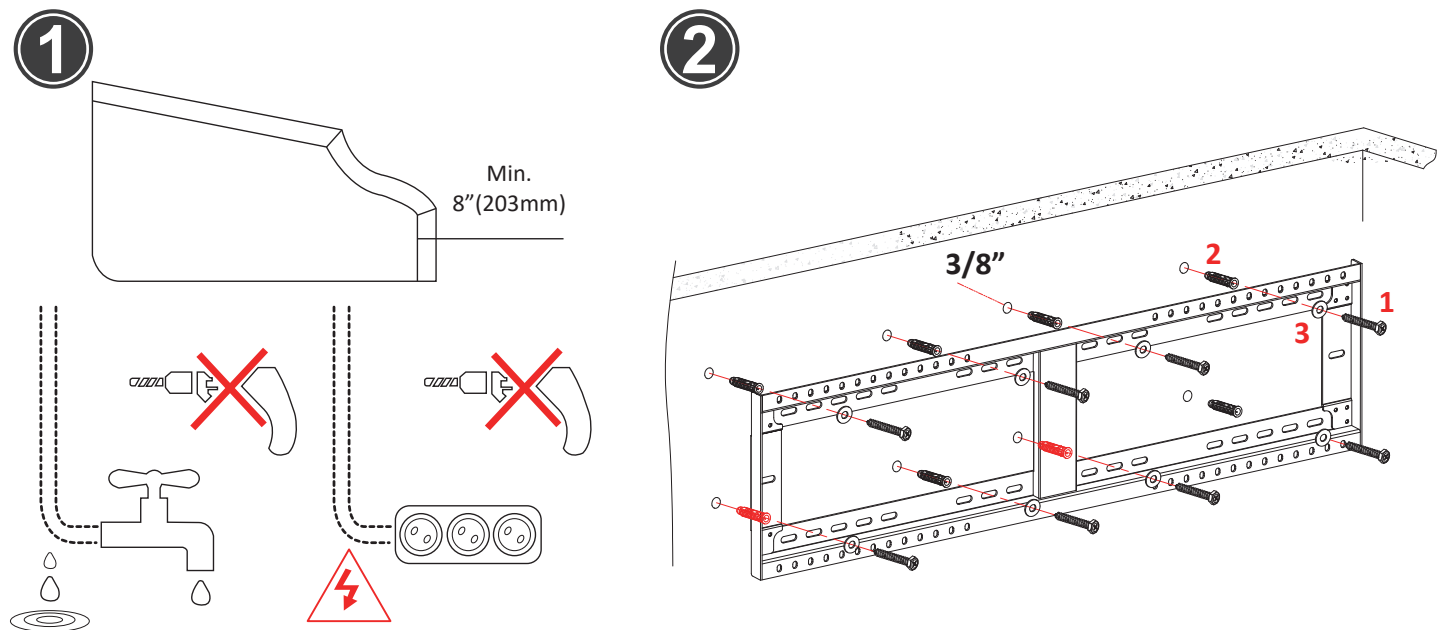

VB-WMK-001-2C Wall Mount

Quick Start Guide