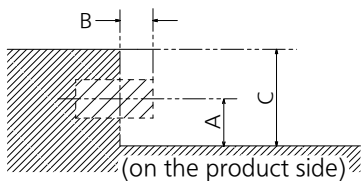

SERIAL / PC	LAN	USB TYPE-C	USB TYPE-A
A	9.3 (0.37)	9.7 (0.38)	4.8 (0.19)	6.6 (0.26)
B	3.7 (0.15)	—	—	—
C	26.1 (1.03)			
D	9.4 (0.37)			
E	65.9 (2.59)			

Sectional view of terminal b
(HDMI / DisplayPort / IR / AUDIO OUT)

Terminal b
49SQE1W Terminal (Side) Units : mm (inch)