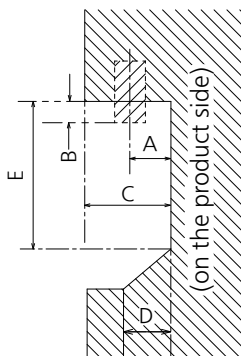

Note

- An auto detected signal format may be differently displayed from the actual input signal.
- The i symbols (example 1080i) means Interlaced signal.

● Terminals

View from back

Magnified figure of terminal b

Magnified figure of terminal a

Sectional view of terminal a
(SERIAL / PC / LAN / USB TYPE-C / USB TYPE-A)

Terminal a
49SQE1W Terminal (Bottom) Units : mm (inch)

	SERIAL / PC	LAN	USB TYPE-C	USB TYPE-A
A	9.3 (0.37)	9.7 (0.38)	4.8 (0.19)	6.6 (0.26)
B	3.7 (0.15)	—	—	—
C	26.1 (1.03)			
D	9.4 (0.37)			
E	65.9 (2.59)			