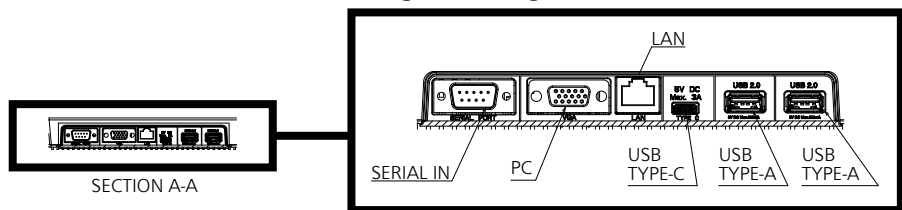

*3 : Only for SQE1W

*4 : Signals with ○ in the Plug and Play-supported signal column are the ones written in EDID (Extended Display Identification Data) of this unit.

For signals without ○ in the Plug and Play-supported signal column, resolutions may not be selected on the PC side even if this unit supports those signals.

Note

- An auto detected signal format may be differently displayed from the actual input signal.
- The i symbols (example 1080i) means Interlaced signal.

● Terminals

View from back

Magnified figure of terminal b

Magnified figure of terminal a

Sectional view of terminal a
(SERIAL / PC / LAN / USB TYPE-C / USB TYPE-A)

Terminal a
49SQE1W Terminal (Bottom) Units : mm (inch)

	SERIAL / PC	LAN	USB TYPE-C	USB TYPE-A
A	9.3 (0.37)	9.7 (0.38)	4.8 (0.19)	6.6 (0.26)
B	3.7 (0.15)	—	—	—
C	26.1 (1.03)			
D	9.4 (0.37)			
E	65.9 (2.59)			