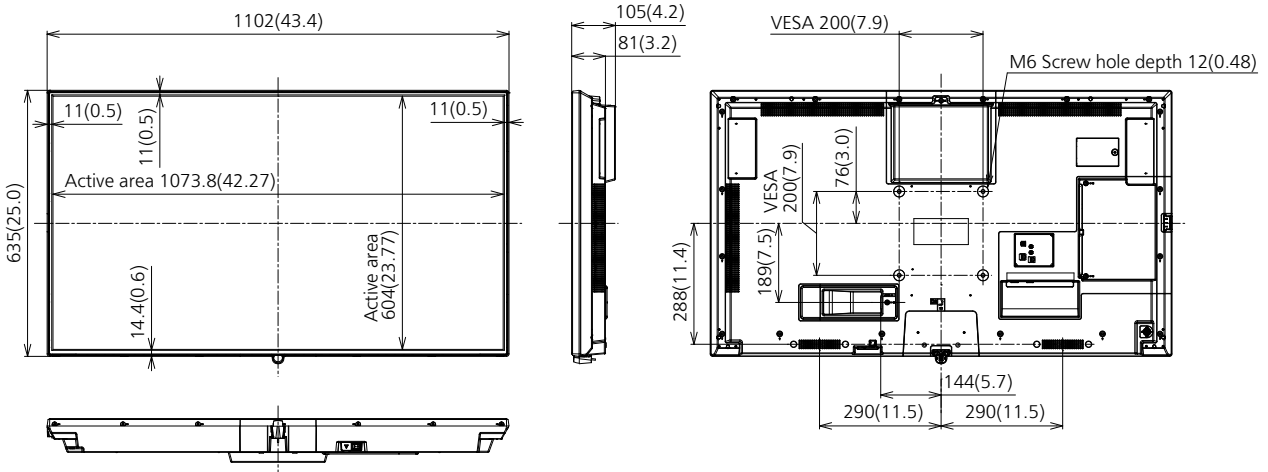

*Displaying a still image for a long time may cause burn-in (image persistence artifacts), it could be mitigated when display video image.

STANDARD (CERTIFICATIONS)

SAFETY REGULATIONS	EU/USA CB Report (LVD; IEC62368-1 2nd Edition + EU/USA Deviation) EU Deviation : EN62368-1:2014 2nd Edition USA Deviation : UL62368-1-2014, 2nd Edition UL Certification
RADIATION REGULATIONS	EU : EMC test report [Class-A] (CE; EN55032:2012/EN61000-3-2:2014/ EN61000-3-3:2013/EN55024:2010 IEC61000-4-2:2008 IEC61000-4-3:2010 IEC61000-4-4:2012 IEC61000-4-5:2005 IEC61000-4-6:2013 IEC61000-4-8:2009 IEC61000-4-11:2004) US : FCC [Class-A]

WIRELESS LAN FUNCTION

Compliance standard	IEEE 802.11 a/b/g/n Dual (Wireless LAN Standard protocol) Wi-Fi CERTIFIED
Channel	IEEE802.11a/b/g/n
Communication distance	Approx. 30 m (Depends on usage environment)

REMOTE CONTROL TRANSMITTER

Power Requirements	DC 3 V (AA Size batteries x 2)
Operating distance	Approx. 7 m (22.9 ft)*
Weight	Approx. 111 g (4 oz) including batteries
Dimensions (W x H x D)	51 x 161 x 27 mm (2" x 6.4" x 1.1")

*When operated directly in front of the IR sensor.

INCLUDED ACCESSORIES

- Remote Control x 1 - IR Sensor x 1 - IR Sensor Holder
- Screw (for IR Sensor's Holder) x 2 - Power Supply Code
- Batteries x 2: AA/R6/LR6 type - Cable Clamper x 3
- Spacer x 4 - Screw for spacer x 4

DIMENSIONS

Cautions: This drawing is not a scale
Units : mm (inches)