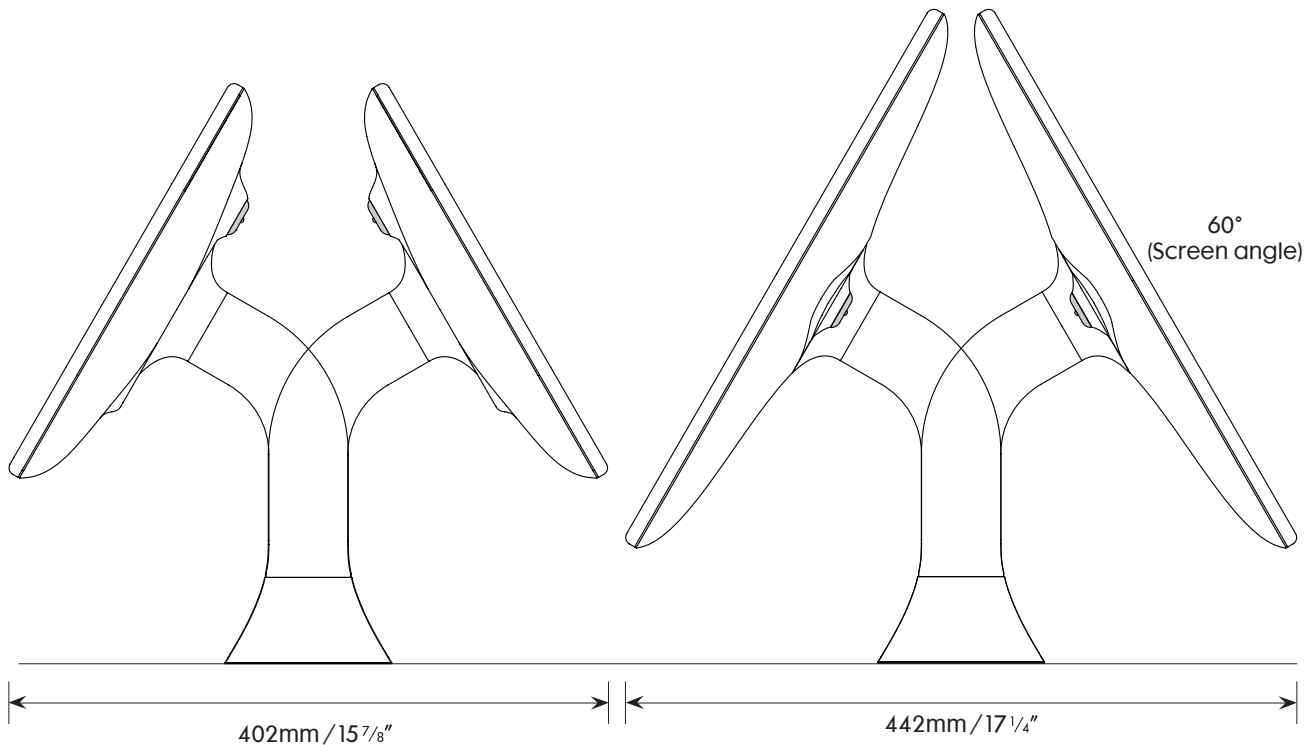

Data sheet : Bouncepad Sumo

The toughest Bouncepad in our range has been designed to stand its ground in busy restaurants, malls, children's play areas and airports – allowing you to use tablets in challenging environments without resorting to clunky, ruggedized kit.

**Rotate - Landscape****Rotate - Portrait**

Data sheet : Bouncepad Sumo

Mount from below surface
Not suitable for surfaces thicker than 23 mm / 15/16"

Mount from above surface
Suitable for all thicknesses.

Materials

Tablet case	PC/ABS
Faceplate	Stainless Steel (Powdercoated)
Mounting arm	Steel

Configuration Options

Colour	White
Feature access	Exposed home button & Exposed front camera / Covered home button & Covered front camera
Cable	Not provided