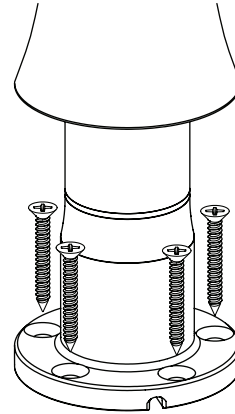

**Rotate - Landscape****Rotate - Portrait**

Data sheet : Bouncepad Sumo

Mount from below surface
Not suitable for surfaces thicker than 23 mm / 15/16"

Mount from above surface
Suitable for all thicknesses.

Materials

Tablet case	PC/ABS
Faceplate	Stainless Steel (Powdercoated)
Mounting arm	Steel

Configuration Options

Colour	White
Feature access	Exposed home button & Exposed front camera / Covered home button & Covered front camera
Cable	Not provided