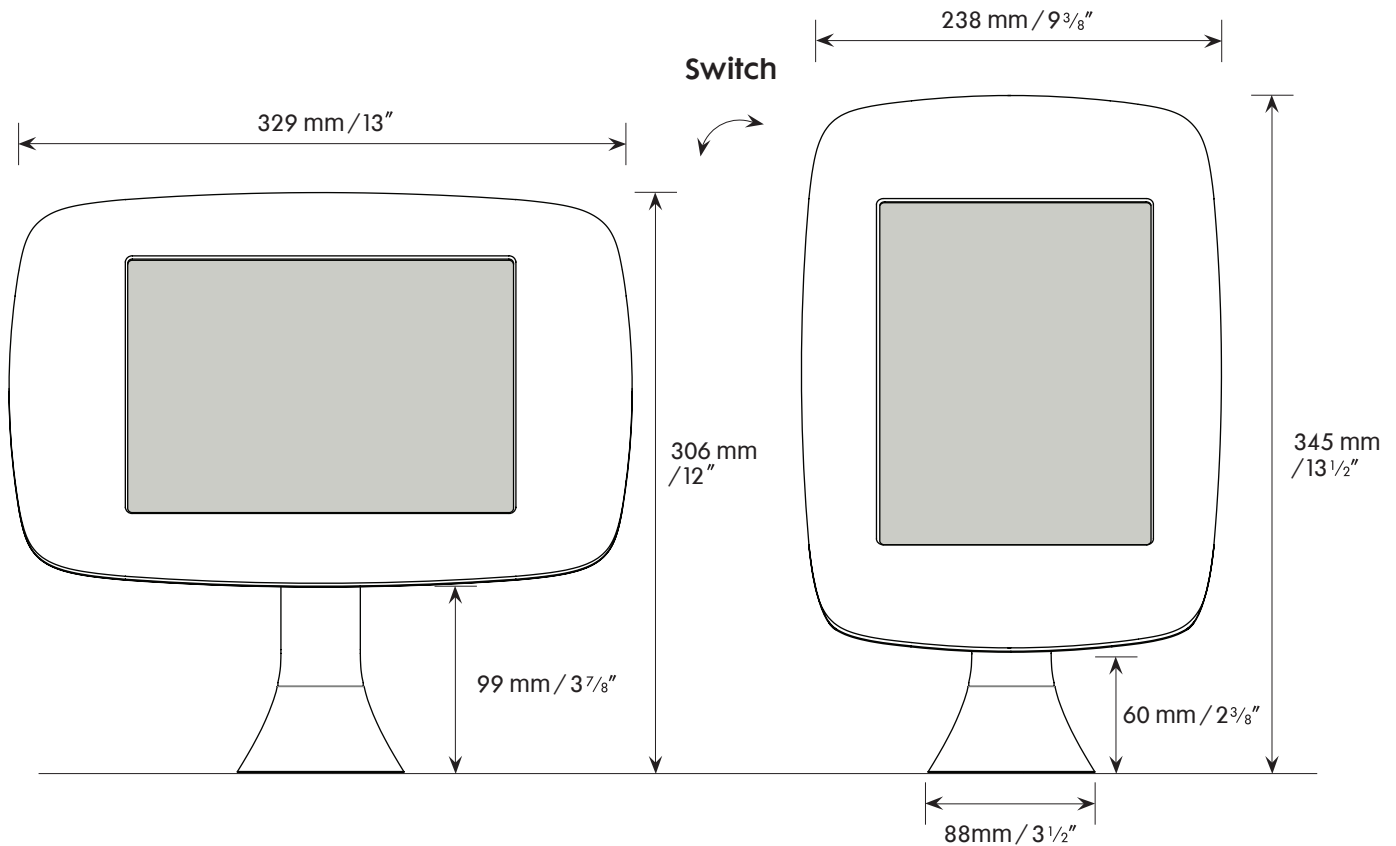

Data sheet : Bouncepad Sumo

The toughest Bouncepad in our range has been designed to stand its ground in busy restaurants, malls, children's play areas and airports – allowing you to use tablets in challenging environments without resorting to clunky, ruggedized kit.

**Rotate - Landscape****Rotate - Portrait**

Data sheet : Bouncepad Sumo

Mount from below surface
Not suitable for surfaces thicker than 23 mm / 15/16"

Mount from above surface
Suitable for all thicknesses.

Materials

Tablet case	PC/ABS
Faceplate	Stainless Steel (Powdercoated)
Mounting arm	Steel

Configuration Options

Colour	White
Feature access	Exposed home button & Exposed front camera / Covered home button & Covered front camera
Cable	Not provided