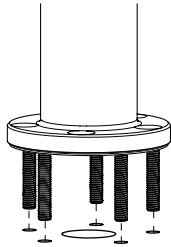

**Rotate - Landscape****Rotate - Portrait**

Data sheet : Bouncepad Sumo

Mount from below surface
Not suitable for surfaces thicker than 23 mm / 15/16"

Mount from above surface
Suitable for all thicknesses.

Materials

Tablet case	PC/ABS
Faceplate	Stainless Steel (Powdercoated)
Mounting arm	Steel

Configuration Options

Colour	White
Feature access	Exposed home button & Exposed front camera / Covered home button & Covered front camera
Cable	Not provided