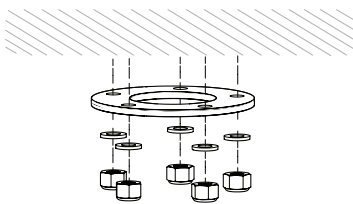

Data sheet : Bouncepad Sumo

The toughest Bouncepad in our range has been designed to stand its ground in busy restaurants, malls, children's play areas and airports – allowing you to use tablets in challenging environments without resorting to clunky, ruggedized kit.

**Rotate - Landscape****Rotate - Portrait**

Data sheet : Bouncepad Sumo

Mount from below surface
Not suitable for surfaces thicker than 23 mm / 15/16"

Mount from above surface
Suitable for all thicknesses.

Materials

Tablet case	PC/ABS
Faceplate	Stainless Steel (Powdercoated)
Mounting arm	Steel

Configuration Options

Colour	White
Feature access	Exposed home button & Exposed front camera / Covered home button & Covered front camera
Cable	Not provided