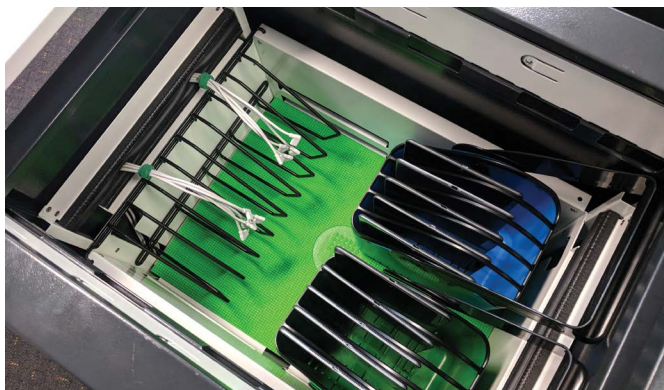

Carrier™ Line Wire Device Racks

Need to fit larger devices in your Carrier Cart? Install the LocknCharge Stainless Steel Device Rack and expand the device compatibility to large Chromebooks, MacBooks and Laptops.

Carrier 20 Device Racks

Carrier 30 Device Racks

Compatible with MK4 and MK5 Carrier 30 Cart

Carrier 40 Device Racks

www.lockncharge.com/eu

Phone: +44 (0) 208 441 4107

europesupport@lockncharge.com

lockncharge™ It just makes life easier.