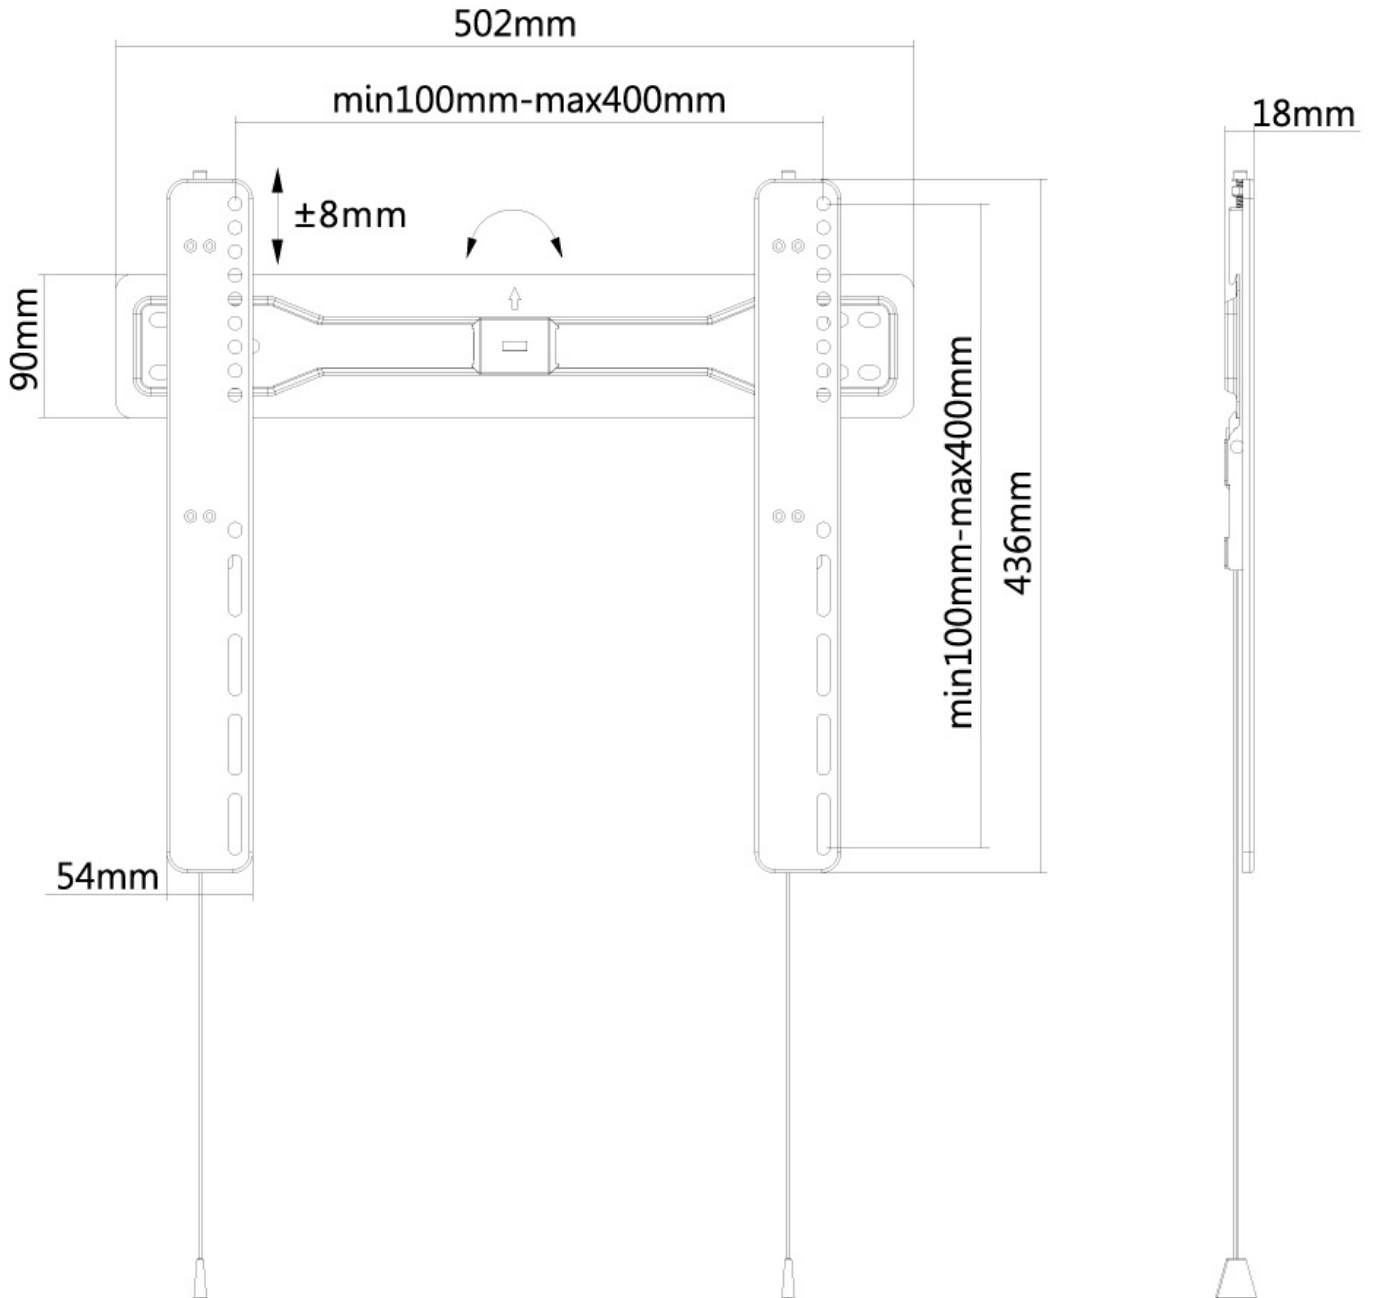

LED-W400BLACK

NEOMOUNTS TV WALL MOUNT

Neomounts