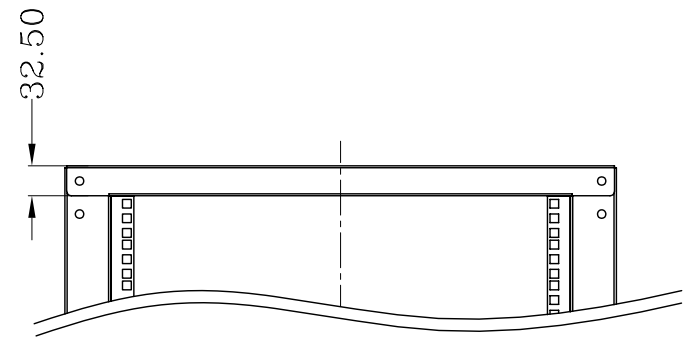

8 7 6 5 4 3 2 1

F
E
D
C
B
A

TOP VIEW

FRONT VIEW

SIDE VIEW

DETAIL A

THIRD ANGLE PROJECTION

GENERAL NOTES

DIMENSIONS ARE IN MM - DO NOT SCALE
THIS DOCUMENT CONTAINS CONFIDENTIAL, PROPRIETARY INFORMATION THAT IS PROPERTY OF STARTECH.COM

StarTech.com

PRODUCT ID	4POSTRACK42		
DESCRIPTION	42U ADJUSTABLE DEPTH OPEN FRAME 4 POST SERVER RACK CABINET FLAT PACK W/ CASTERS, LEVELERS AND CABLE MANAGEMENT HOOKS		
REV: A	DO NOT SCALE	SHEET : 1 OF: 1	DATE: 03/31/2020