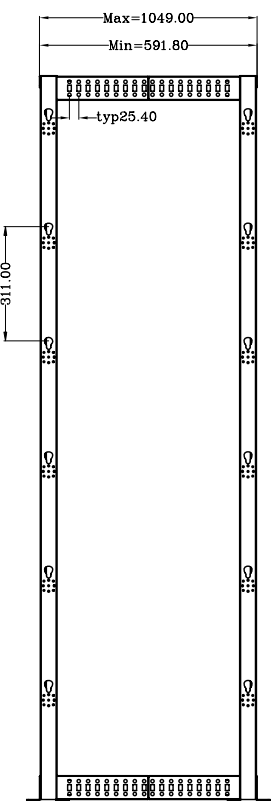

8 7 6 5 4 3 2 1

F
E
D
C
B
A

TOP VIEW

FRONT VIEW

SIDE VIEW

DETAIL A

THIRD ANGLE PROJECTION

GENERAL NOTES

DIMENSIONS ARE IN MM - DO NOT SCALE
THIS DOCUMENT CONTAINS CONFIDENTIAL, PROPRIETARY INFORMATION THAT IS PROPERTY OF STARTECH.COM

StarTech.com

PRODUCT ID	4POSTRACK42		
DESCRIPTION	42U ADJUSTABLE DEPTH OPEN FRAME 4 POST SERVER RACK CABINET FLAT PACK W/ CASTERS, LEVELERS AND CABLE MANAGEMENT HOOKS		
REV: A	DO NOT SCALE	SHEET : 1 OF: 1	DATE: 03/31/2020

8 7 6 5 4 3 2 1