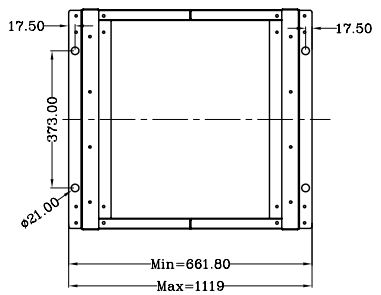

8 7 6 5 4 3 2 1

F
E
D
C
B
A

TOP VIEW

FRONT VIEW

SIDE VIEW

DETAIL A

THIRD ANGLE PROJECTION

GENERAL NOTES

DIMENSIONS ARE IN MM - DO NOT SCALE
THIS DOCUMENT CONTAINS CONFIDENTIAL, PROPRIETARY INFORMATION THAT IS PROPERTY OF STARTECH.COM

StarTech.com

PRODUCT ID	4POSTRACK42		
DESCRIPTION	42U ADJUSTABLE DEPTH OPEN FRAME 4 POST SERVER RACK CABINET FLAT PACK W/ CASTERS, LEVELERS AND CABLE MANAGEMENT HOOKS		
REV: A	DO NOT SCALE	SHEET : 1 OF: 1	DATE: 03/31/2020