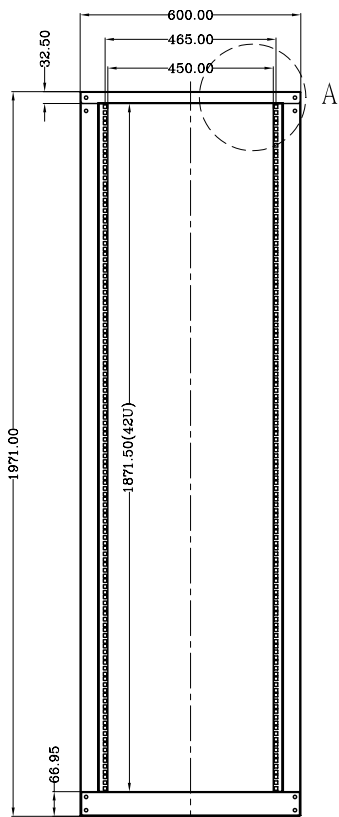

8 7 6 5 4 3 2 1

F
E
D
C
B
A

TOP VIEW

FRONT VIEW

SIDE VIEW

DETAIL A

THIRD ANGLE PROJECTION

GENERAL NOTES

DIMENSIONS ARE IN MM - DO NOT SCALE
THIS DOCUMENT CONTAINS CONFIDENTIAL, PROPRIETARY INFORMATION THAT IS PROPERTY OF STARTECH.COM

StarTech.com

PRODUCT ID	4POSTRACK42		
DESCRIPTION	42U ADJUSTABLE DEPTH OPEN FRAME 4 POST SERVER RACK CABINET FLAT PACK W/ CASTERS, LEVELERS AND CABLE MANAGEMENT HOOKS		
REV: A	DO NOT SCALE	SHEET : 1 OF: 1	DATE: 03/31/2020

8 7 6 5 4 3 2 1