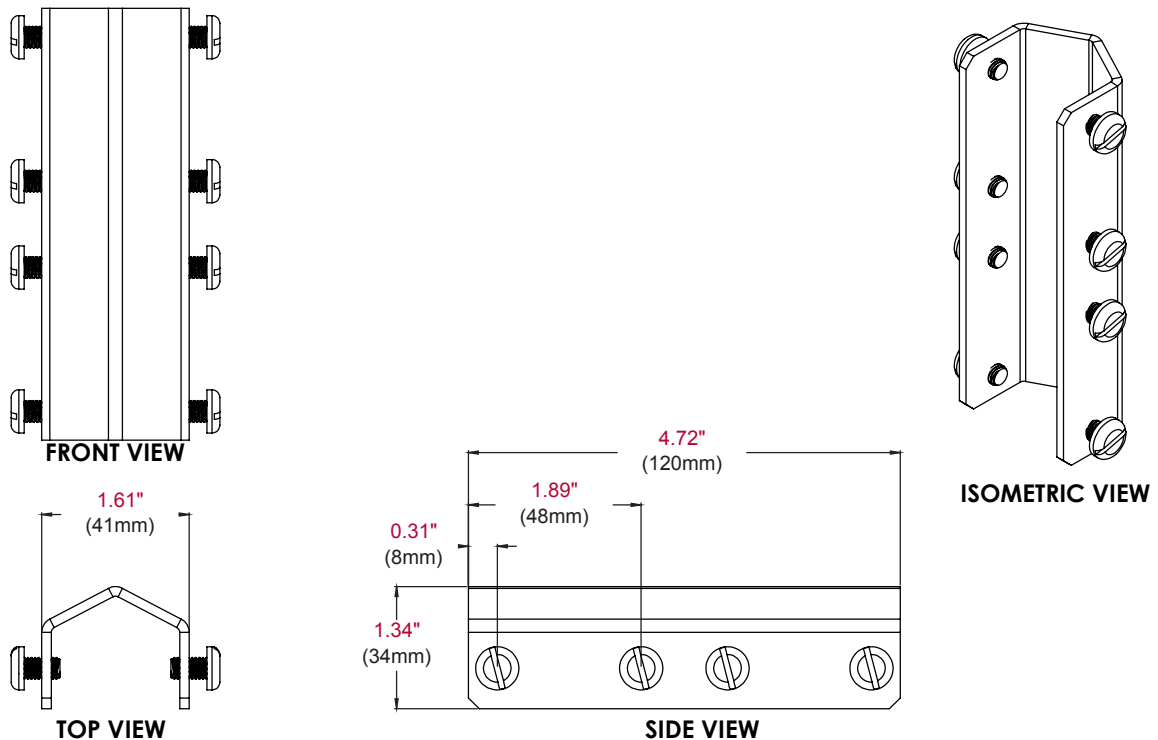

The Modular Mount Line was developed with the professional AV installer in mind. Designed around a 2" (50mm) diameter pole, the line is ideal for new projects as well as for upgrading existing installations.

The MOD-APC Pole Coupler connects two 2" (50mm) poles together.

FEATURES

- Connects two 2" (50mm) poles together

MOD-APC Pole Coupler for Modular Series Flat Panel Display and Projector Mounts

Product Specifications

	DIMENSIONS (W x H x D)	PRODUCT WEIGHT	LOAD CAPACITY	FINISH	AVAILABLE COLORS
MOD-APC	3.25" x 5.6" x 2.5" (82.55 x 142.24 x 63.5mm)	3.2lb (1.4kg)	NA	Power coat	Black

Package Specifications

	PACKAGE SIZE (W x H x D)	PACKAGE SHIP WEIGHT	PACKAGE UPC CODE	PACKAGE CONTENTS	UNITS IN PACKAGE
MOD-APC	3.25" x 5.6" x 2.5" (82.55 x 142.24 x 63.5mm)	4lb (1.8kg)	735029279051	Pole Coupler, mounting hardware	1

All dimensions = inch (mm)

ARCHITECTS SPECIFICATIONS

The Pole Coupler shall be a Peerless-AV model MOD-APC and shall be located where indicated on the plans. Assembly and installation shall be done according to instructions provided by the manufacturer.