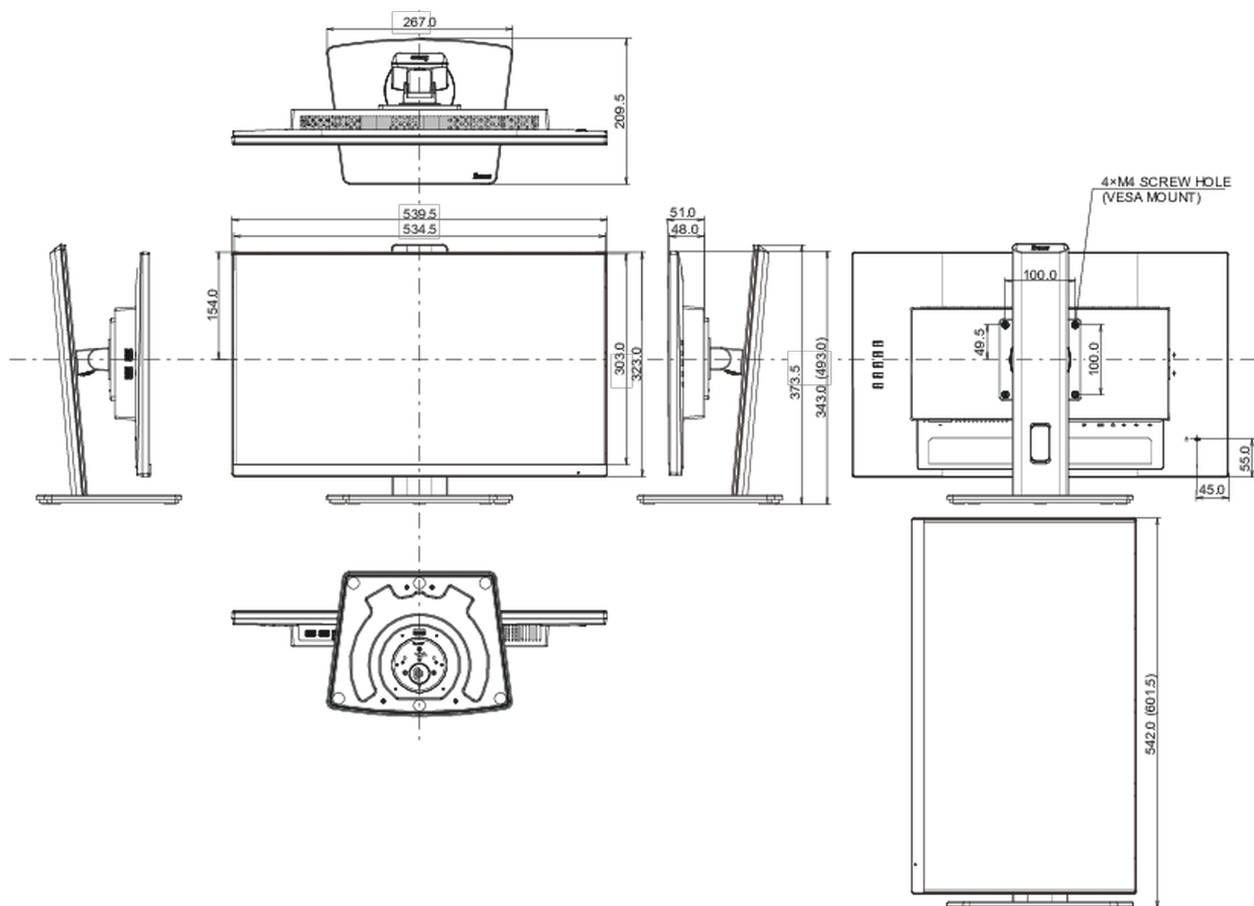

04 MECHANICAL

Display position adjustments	height, swivel, tilt, pivot (rotation both sides)
Height adjustment	150mm
Rotation (PIVOT function)	90°
Swivel stand	90°; 45° left; 45° right
Tilt angle	22° up; 5° down
VESA mounting	100 x 100mm

539.5 x 343 (493) x 209.5mm

Box dimensions W x H x D

610 x 398 x 159mm

Weight (without box)

4.9kg

EAN code

4948570122578

All trademarks and registered trademarks acknowledged. E & O E. Specification subject to change without notice. All LCD's comply with ISO-9241-307:2008 in connection with pixel defects.