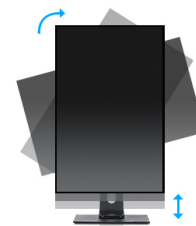

24" IPS technology panel with height adjustable stand and 100Hz refresh rate

Stylish edge-to-edge design makes the ProLite XUB2492HSU perfect for multi-monitor set-ups. The IPS panel technology offers accurate and consistent colour reproduction with wide viewing angles. The 100Hz refresh rate together with FreeSync function provides an instant, tangible improvement in image smoothness. High contrast and brightness values mean the monitor will provide excellent performance for photographic and web design. Equipped with speakers, USB 3.2 hub, headphone socket, HDMI and DisplayPort connections, a blue light reducer function to reduce eye fatigue and an ergonomic 150mm height adjustable stand for optimal user comfort, make this 24" monitor a great choice for both multi-monitor configuration and office applications.

HAS (150mm) + PIVOT

With a height adjustable stand you will create an ergonomic work posture and position that meets all health and safety requirements. This will not only prevent any health issues but will also increase your productivity. The pivot function allows the screen to rotate from landscape to portrait orientation. This functionality can be useful if the application requires more height than width.

01 DISPLAY CHARACTERISTICS

Design	3-side borderless
Diagonal	23.8", 60.5cm
Panel	IPS Panel Technology LED, matte finish
Native resolution	1920 x 1080 @100Hz (2.1 megapixel Full HD)
Aspect ratio	16:9
Panel brightness	250 cd/m ²
Static contrast	1300:1
Advanced contrast	80M:1
Response time (MPRT)	0.4ms
Viewing zone	horizontal/vertical: 178°/178°, right/left: 89°/89°, up/down: 89°/89°
Colour support	16.7mIn (sRGB: 99%; NTSC: 72%)
Horizontal Sync	30 - 115kHz
Viewable area W x H	527 x 296.5mm, 20.7 x 11.7"
Pixel pitch	0.275mm
Colour	matte, black