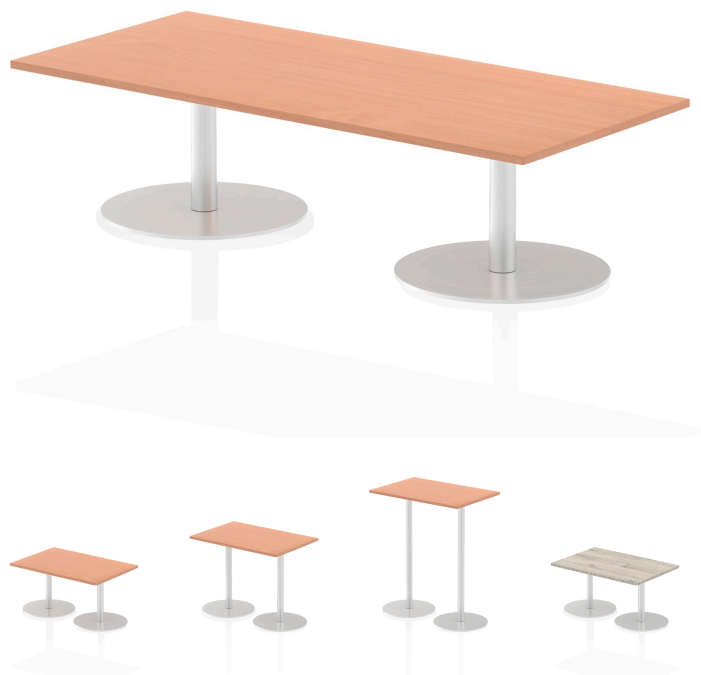

Italia Rectangular Poseur Table

SKU ITL0256

Colour:

Beech, Grey Oak, Maple, Oak, Walnut, White

Width:

1200, 1400, 1600, 1800

Leg Height:

1145mm, 475mm, 725mm

Details

Italia is the ultimate style statement - whether for meetings, conferences, boardrooms or dining areas. This table is topped by the clean lines of a heatproof, clean looking melamine worktop that requires minimum maintenance. Underneath the brushed steel trumpet base and post design looks striking and has the practicality of eliminating any knee and leg traps underneath.

25mm thick desk top profile | Dual, brushed stainless steel effect circular base (580mm diameter) | Brushed stainless steel pillars (76mm diameter) | Weighted base provides stability | Two part bolted frame system

•Top Shape: Straight

•Top Size: 1200 x 800; 1400 x 800; 1600 x 800; 1800 x 800

•Frame Colour: Silver

•Leg Type: Bistro

Product Dimensions (mm)

•Width: 1200; 1400; 1600; 1800

•Depth: 800

•Height: 1145; 475; 725