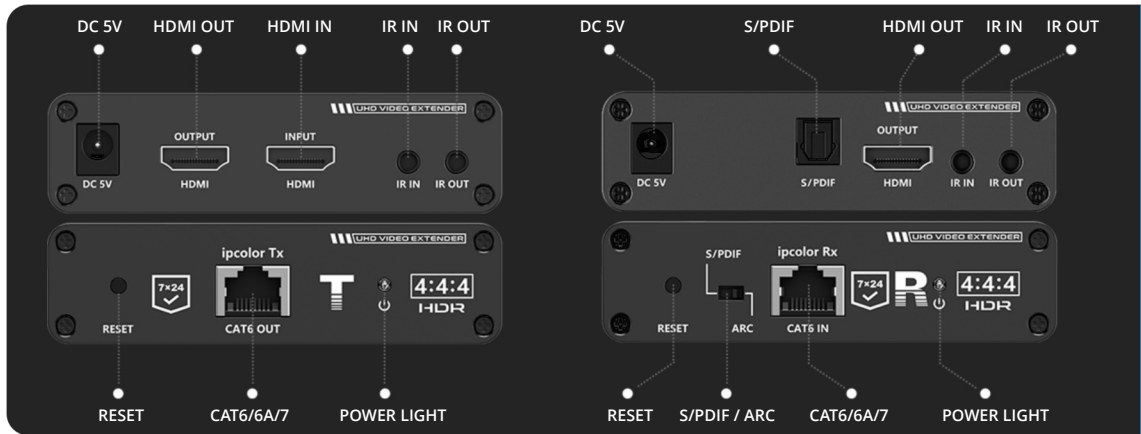

HDMI EXTENDERS

HDMI Over Ethernet Extender

The HD-EX270 HDMI extender allows you to extend the distance of your HDMI 2.0 signal up to 70m via a single Cat6 / Cat6A / Cat7 Ethernet cable. The extender supports resolutions of up to 2016p at 60Hz, whilst also supporting High Dynamic Range with HDR10. It also supports I/R pass through via the supplied adapters.

- Package Contents**
- 1x HDMI Sender
 - 1x HDMI Receiver
 - 2x Power Supplies
 - 1x IR Blaster
 - 1x IR Receiver
 - 1x User Manual

Maximum distance of 70m

The extender supports a maximum transmission distance of up to 70m using standard Cat6, 6A or 7 Ethernet cable. The maximum length of the input / output HDMI cables are 8m.

- Specification**
- HDMI Version: *HDMI 2.0 (HDMI 1.4 compatible)*
 - HDCP Version: *HDCP 2.2 (HDCP 1.4 compatible)*
 - Transmission Medium: *Cat6 / Cat6A / Cat7*
 - Transmission Distance: *Up to 70 metres*
 - Video Bandwidth: *18Gbps*
 - Max Input Cable Length: *8m (24AWG)*
 - Max Output Cable Length: *8m (24AWG)*
 - Audio Support: *LPCM / DTS-HD / DTS-Audio / Dolby Digital 5.1CH*

- Features**
- 4K UHD Signal Transmission
 - HDR10 (YUV4:4:4)
 - HDMI Local Loop Output
 - Audio output selector (ARC or S/PDIF)
 - EDID passback
 - Bi-directional IR control

CODE	DESCRIPTION
HD-EX270	70m HDMI v2.0 Ethernet Extender