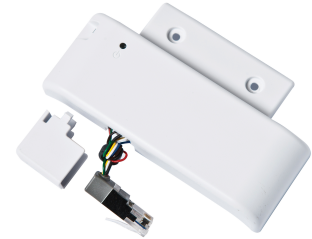

## Brother PA-WI-001 network card WLAN

**Brand :** Brother

**Product code:** PA-WI-001

**Product name :** PA-WI-001

Interface Wi-Fi

Brother PA-WI-001 network card WLAN:

Interface, Wireless printing options with Wi-Fi connectivity.

Brother PA-WI-001. Connectivity technology: Wireless, Interface: WLAN. Product colour: White

Ports & interfaces		Design	
Connectivity technology *	Wireless	Internal *	✗
Interface *	WLAN	Compatible products	Brother TD-2120N, TD-2130N
Network		Logistics data	
Wi-Fi	✓	Harmonized System (HS) code	85176990
Design		Other features	
Product colour	White	Type	WLAN interface
		Compatibility	TD-2120N, TD-2130N