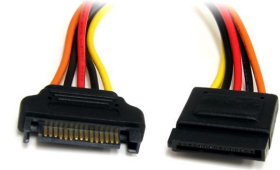

StarTech.com 12in 15 pin SATA Power Extension Cable

Brand : StarTech.com

Product code: SATAPOWEXT12

Product name : 12in 15 pin SATA Power Extension Cable

StarTech.com 12in 15 pin SATA Power Extension Cable - SATA Power Male to Female Extender - 12 Inch SATA Power Extension Cord

StarTech.com 12in 15 pin SATA Power Extension Cable. Cable length: 0.3048 m, Connector 1: SATA 15-pin, Connector 2: SATA 15-pin. Weight: 23 g. Package width: 125 mm, Package depth: 225 mm, Package height: 8 mm

Features		Weight & dimensions	
Cable length *	0.3048 m	Weight	23 g
Connector 1 *	SATA 15-pin	Packaging data	
Connector 2 *	SATA 15-pin	Package width	125 mm
Connector 1 gender	Male	Package depth	225 mm
Connector 2 gender	Female	Package height	8 mm
Connector 1 form factor	Straight	Package weight	28 g
Connector 2 form factor	Straight	Technical details	
Product colour	Multicolour	Sustainability certificates	RoHS
AWG wire size	18	Logistics data	
Certification	CE, REACH	Harmonized System (HS) code	84733080