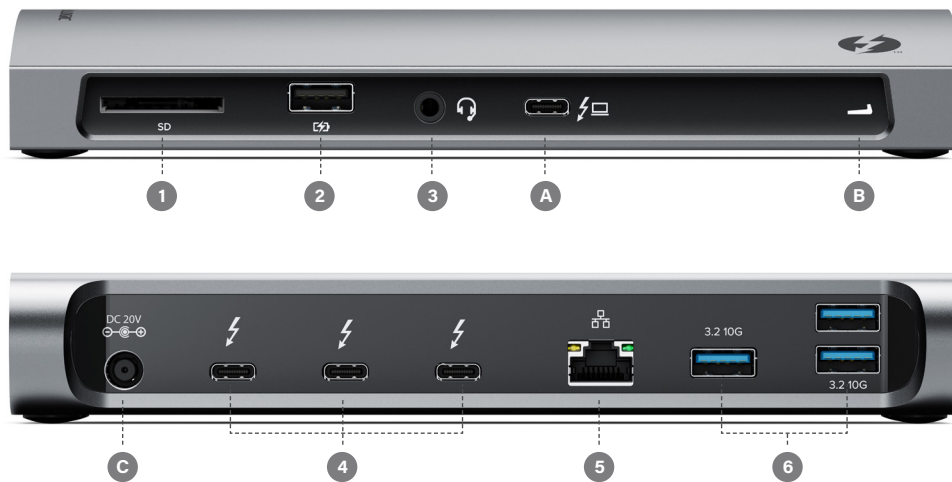

Compatibility for Today and Tomorrow

Works With All Modern Laptops

Whether you need a dock for Windows or Mac, USB-C or Thunderbolt, or USB 3.0 or USB 4.0, you can connect your computer to the BLAZE.

Businesses with BYOD and CYOD laptop policies can deploy the dock for diverse laptop fleets, and households can share the dock for high-end hot-desking solutions.

The premium dock works with all modern laptops, and it's future-proofed for incoming computers and peripherals with Thunderbolt 4 and USB4 capabilities.

11 High-Performance Ports

- | | | |
|---|---|--|
| A USB-C to Laptop Input Port. DP Alt Mode with 96W Power Delivery | 1 SD Card Reader (SD 4.0) | 4 USB-C Thunderbolt 4/USB 4.0, 40Gbps, 3A |
| B LED Power Button | 2 USB-A 2.0, 480Mbps, BC1.2 1.5A | 5 RJ45 Ethernet 1 Gbps |
| C Power Port. Connects to a 135W External Power Adapter (supplied) | 3 3.5mm TRRS Audio/Microphone Jack | 6 USB-A 3.1 Gen 2, 10Gbps |

Display Resolution Table

USB-C USB 3.x Hosts	Thunderbolt 3/4, USB 4.0 Hosts
Single Display: 4K (3840 x 2160) at up to 60Hz†	Dual Display: 4K (3840 x 2160) at 60Hz*

* M1, 2020 Apple devices can only support a single external monitor connected via Thunderbolt or USB-C DisplayPort Alternate Mode.

Physical Characteristics

Product Dimensions	194 (L) x 84 (W) x 30 (H)
Colour	Space grey and black
Materials	Premium alloy housing ABS

Video Resolution

Thunderbolt™ 3/4, USB 4.0 Hosts

Dual Display: 4K (3840 x 2160)@ 60Hz*