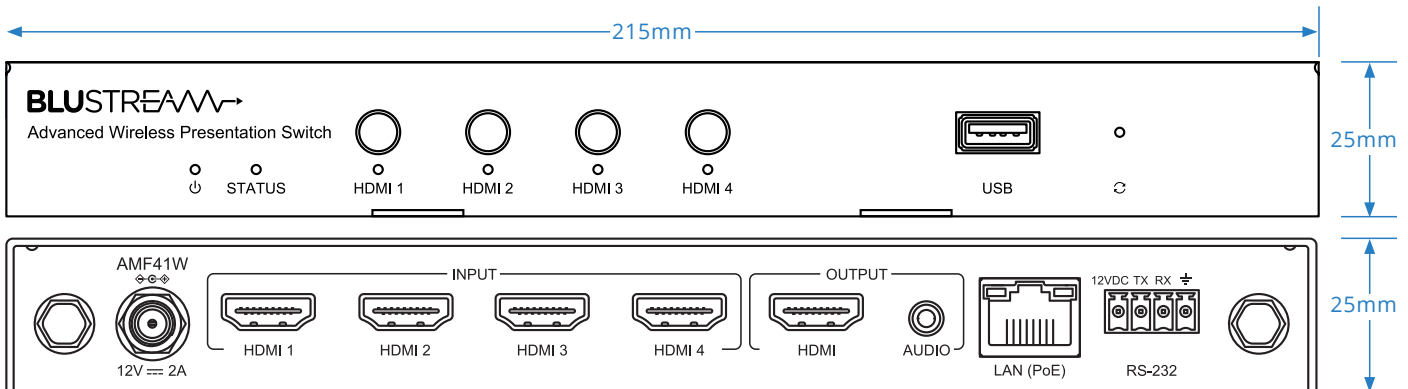

Advanced Wireless Presentation Switch

Description

The AMF41W is an advanced 4K multi-format presentation switch featuring 4 x HDMI, AirPlay and Miracast® inputs to a single HDMI output.

The AMF41W provides enhanced features including localised 2.4/5G WiFi hotspot, seamless switching, multiview presentation, video scaling and web GUI for control and configuration.

The AMF41W also features auto display control via RS-232, manual or automated source selection and control via front panel, RS-232 and TCP/IP. The AMF41W is an ideal product for your boardroom, classroom or huddle-space application.

Key Features

- Features 4x HDMI, AirPlay and Miracast® inputs which can be switched to a single HDMI output
- Localised 2.4G/5G WiFi hotspot to host AirPlay and Miracast® local streaming to AMF41W
- Multiview presentation with up to 7 concurrent video signals and configurable screen layout
- Seamless switching of sources in both single or multiview mode
- In-built video scaler with output timing up to 4K 60Hz 4:4:4
- HDMI inputs support resolutions up to 4K UHD 60Hz 4:2:0 / 4K 30Hz 4:4:4
- Supports AirPlay mirror and Miracast® point-to-point mode (up to 1080p)
- Audio breakout to analogue L/R audio
- LAN connection for integration to existing network infrastructures
- Auto display on/off feature allowing control of display via RS-232
- Web interface module for control and configuration of switch
- Control via front panel, RS-232 and TCP/IP with manual or auto source selection

Connectivity

- Video Input Connectors: 4x HDMI Type A, 19-pin, female
- Video Output Connectors: 1x HDMI Type A, 19-pin, female
- Audio Output Connectors: 1x 3.5mm stereo jack
- RS-232 Serial Ports: 1x 4-Pin Phoenix connector
- TCP/IP Control: 1x RJ45, female
- USB Connectors (reserved): 1 x USB Type A, female
- WiFi Antenna Connections: 2 x SMA, female
- WiFi Specification for Europe only:
  - 2.4GHz EIRP < 20dBm
  - 5.150-5.250GHz EIRP < 23dBm
  - 5.725-5.850GHz EIRP < 13.98dBm

Specifications

- Dimensions (W x H x D): 215mm x 25mm x 141mm (without feet and connections)
- Shipping Weight: 1.5Kg
- Operating Temperature: 0 C to 45 C (32 F to +113 F)
- Storage Temperature: -20 C to 70 C (-4 F to +158 F)
- Power Supply: Class 1 802.3af PoE PD or 12V/2A DC