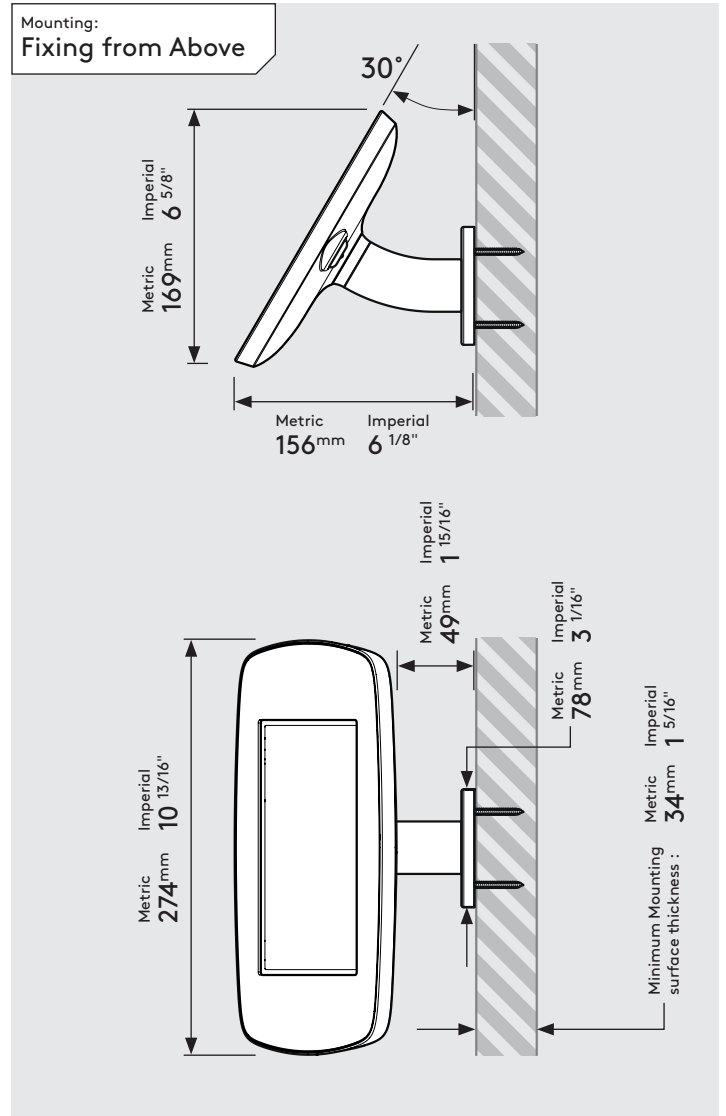

- iPad Pro 12.9" 1st Gen
- iPad Pro 12.9" 2nd Gen
- iPad Pro 12.9" 3rd Gen
- Microsoft Surface Pro 4
- Microsoft Surface Pro 5

PRODUCT DATA SHEET - BOUNCEPAD WALLMOUNT

bouncepad[®]

Case:	Arm:	Mounting:	Packaged weight:	Colour:
Mini	Wallmount	Fixing from Below	1.66kg	White Black
		Fixing from Above		