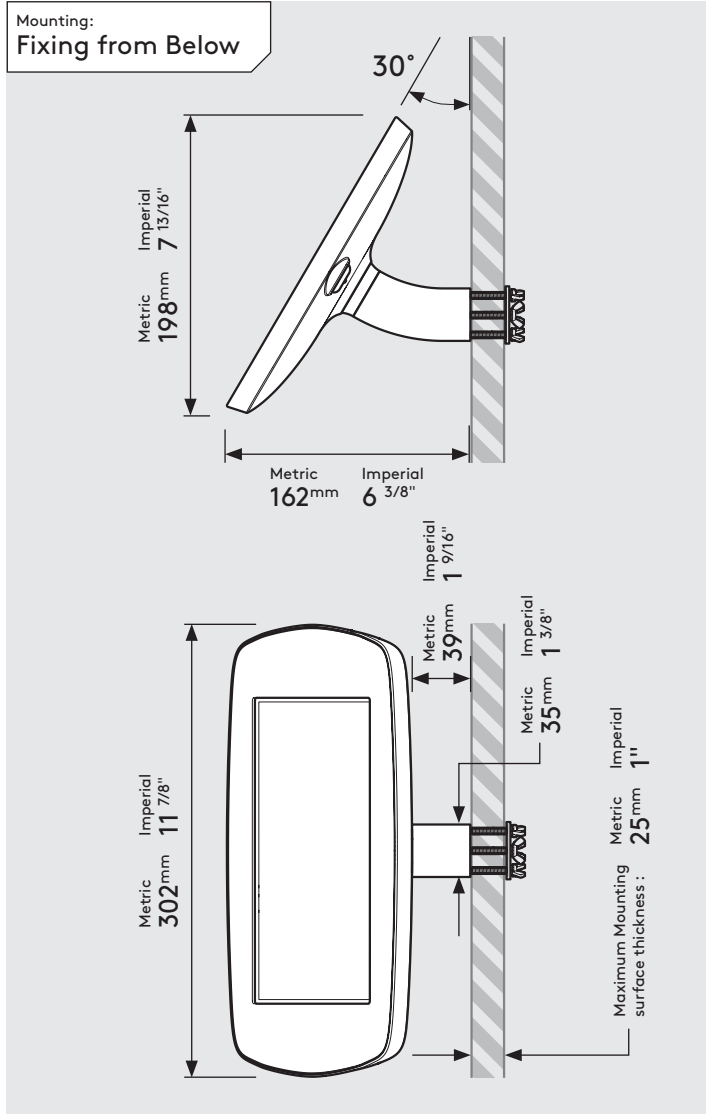

- iPad Pro 12.9" 1st Gen
- iPad Pro 12.9" 2nd Gen
- iPad Pro 12.9" 3rd Gen
- Microsoft Surface Pro 4
- Microsoft Surface Pro 5

PRODUCT DATA SHEET - BOUNCEPAD WALLMOUNT

bouncepad[®]

Case:	Arm:	Mounting:	Packaged weight:	Colour:
Mini	Wallmount	Fixing from Below	1.66kg	White Black
		Fixing from Above		

PRODUCT DATA SHEET - BOUNCEPAD WALLMOUNT

bouncepad®

Case:	Arm:	Mounting:	Packaged weight:	Colour:
Midi	Wallmount	Fixing from Below	1.84kg	White Black
		Fixing from Above		

PRODUCT DATA SHEET - BOUNCEPAD WALLMOUNT