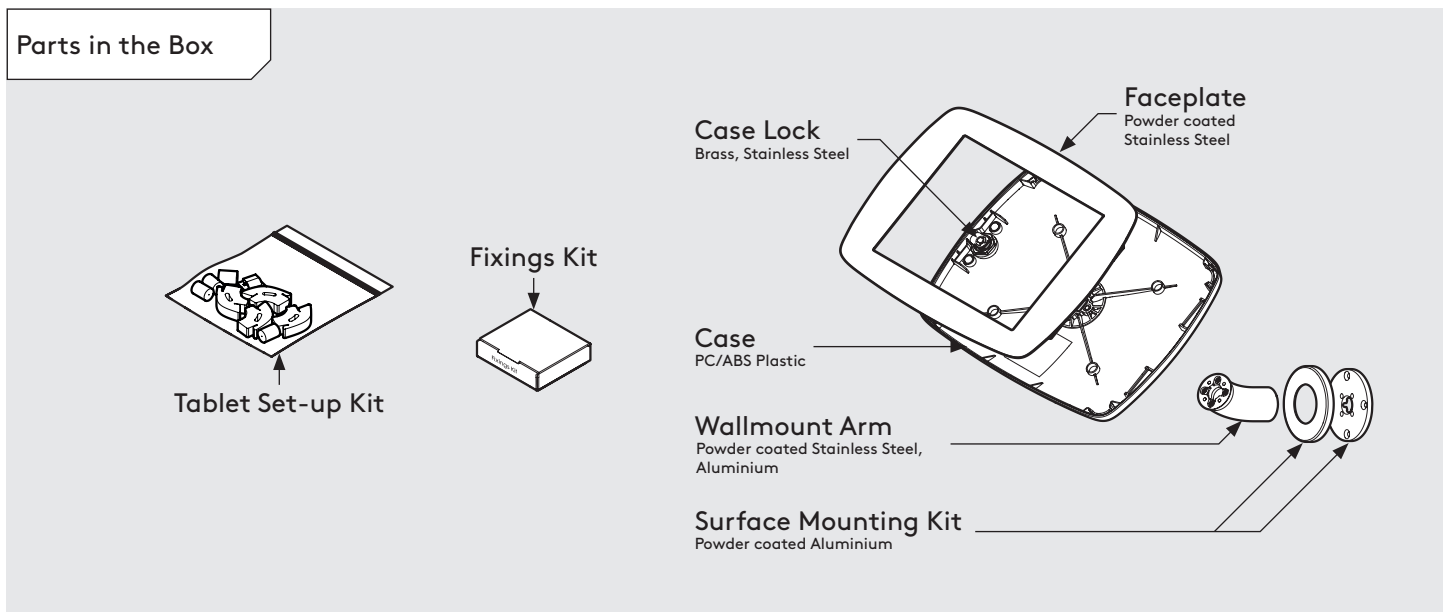

PRODUCT DATA SHEET - BOUNCEPAD WALLMOUNT

bouncepad®

Case:	Arm:	Mounting:	Packaged weight:	Colour:
Midi	Wallmount	Fixing from Below	1.84kg	White Black
		Fixing from Above