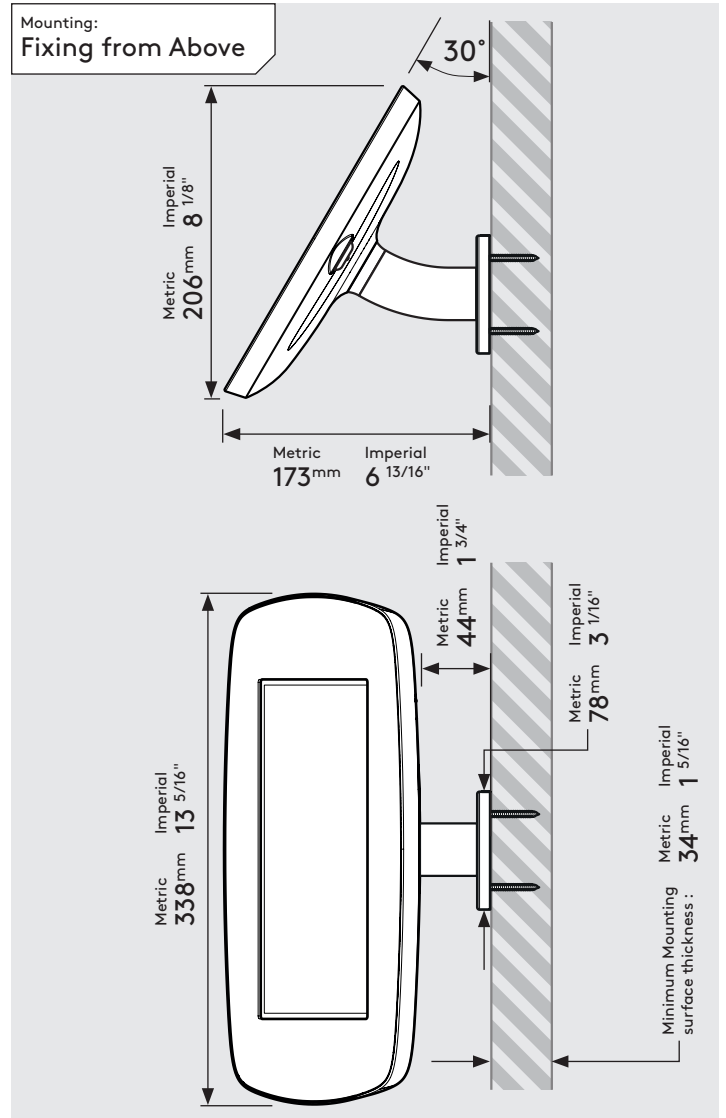

- iPad Pro 12.9" 1st Gen
- iPad Pro 12.9" 2nd Gen
- iPad Pro 12.9" 3rd Gen
- Microsoft Surface Pro 4
- Microsoft Surface Pro 5

PRODUCT DATA SHEET - BOUNCEPAD WALLMOUNT

bouncepad[®]

Case:	Arm:	Mounting:	Packaged weight:	Colour:
Mini	Wallmount	Fixing from Below	1.66kg	White Black
		Fixing from Above		

PRODUCT DATA SHEET - BOUNCEPAD WALLMOUNT

bouncepad®

Case:	Arm:	Mounting:	Packaged weight:	Colour:
Midi	Wallmount	Fixing from Below	1.84kg	White Black
		Fixing from Above		

PRODUCT DATA SHEET - BOUNCEPAD WALLMOUNT

bouncepad[®]

Case:	Arm:	Mounting:	Packaged weight:	Colour:
Maxi	Wallmount	Fixing from Below	2.07kg	White Black
		Fixing from Above		

Parts in the Box

PRODUCT DATA SHEET - BOUNCEPAD WALLMOUNT

bouncepad[®]

Case: Mega
Arm: Wallmount
Mounting: Fixing from Below
 Fixing from Above
Packaged weight: 2.46kg
Colour: White
 Black