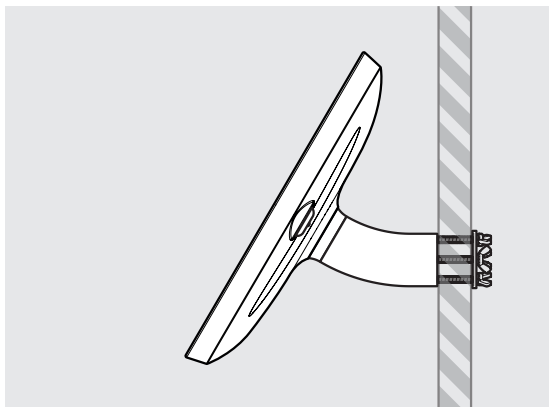

Maxi Case supported devices:

- iPad Pro 10.5
- iPad Pro 11.0
- iPad Air (2019)
- Samsung Tab A6 10.1
- Samsung Tab A 10.1
- Samsung Tab A 10.5
- Samsung Tab 4 10.1
- Microsoft Surface Go