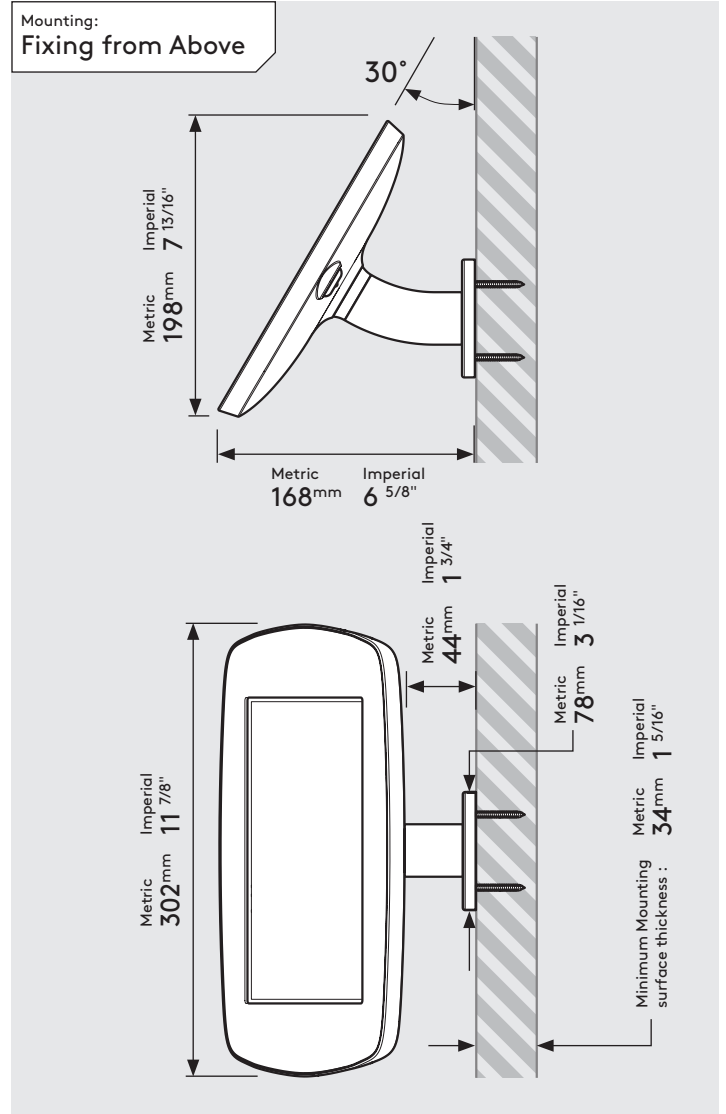

PRODUCT DATA SHEET - BOUNCEPAD WALLMOUNT

bouncepad®

Case:	Arm:	Mounting:	Packaged weight:	Colour:
Midi	Wallmount	Fixing from Below	1.84kg	White Black
		Fixing from Above