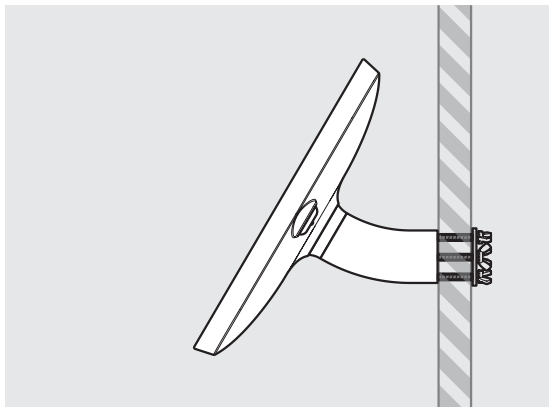

Midi Case supported devices:

- iPad 6th Gen
- iPad 5th Gen
- iPad 4th Gen
- iPad 3rd Gen
- iPad Pro 9.7
- iPad Air 1
- iPad Air 2
- Samsung Tab S2 9.7
- Samsung Tab S3 9.7
- Samsung Tab A 9.7