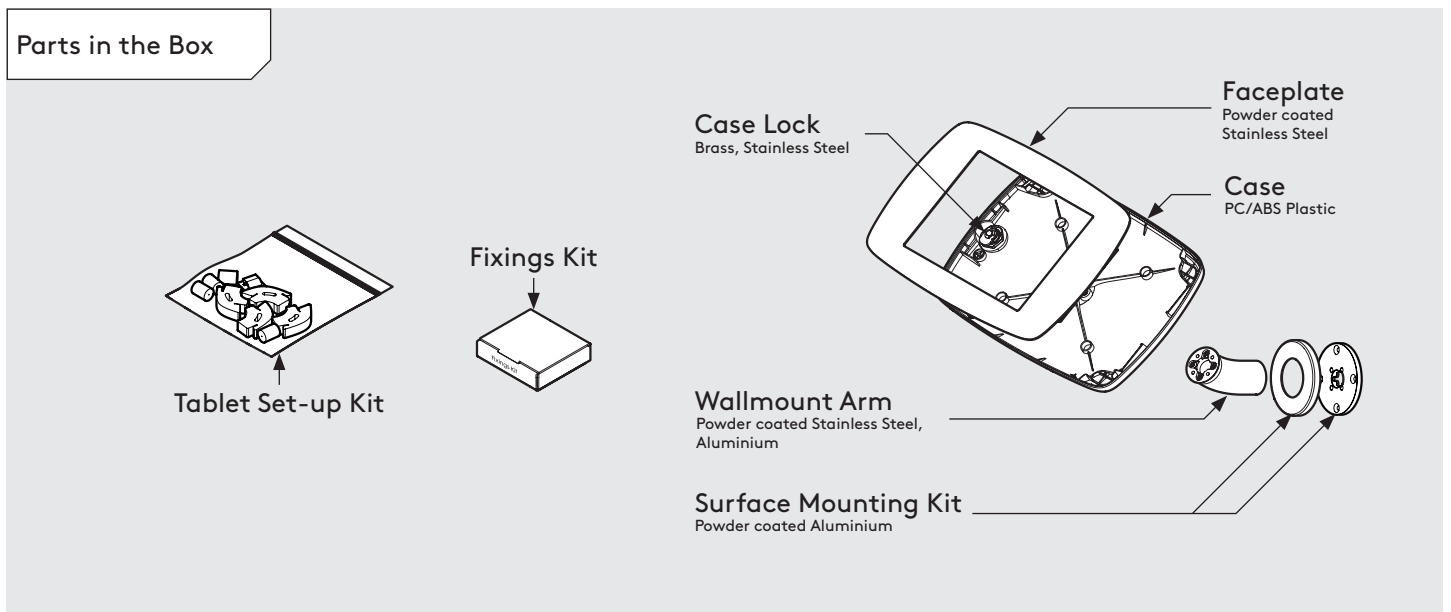

- iPad Pro 12.9" 1st Gen
- iPad Pro 12.9" 2nd Gen
- iPad Pro 12.9" 3rd Gen
- Microsoft Surface Pro 4
- Microsoft Surface Pro 5

PRODUCT DATA SHEET - BOUNCEPAD WALLMOUNT

bouncepad[®]

Case:	Arm:	Mounting:	Packaged weight:	Colour:
Mini	Wallmount	Fixing from Below	1.66kg	White Black
		Fixing from Above		