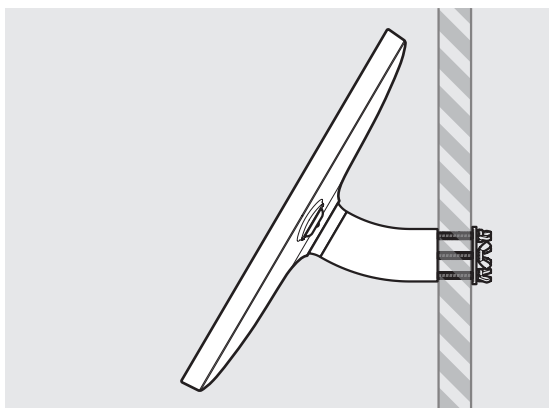

Mega Case supported devices:

- iPad Pro 12.9" 1st Gen
- iPad Pro 12.9" 2nd Gen
- iPad Pro 12.9" 3rd Gen
- Microsoft Surface Pro 4
- Microsoft Surface Pro 5