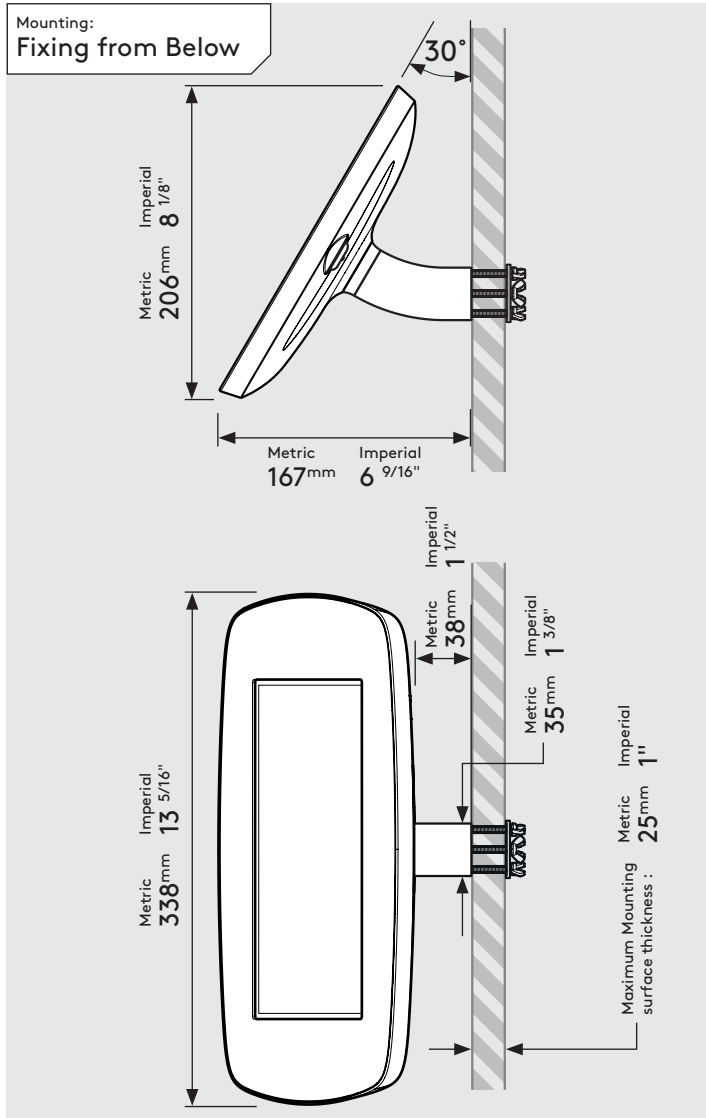

- iPad Pro 12.9" 1st Gen
- iPad Pro 12.9" 2nd Gen
- iPad Pro 12.9" 3rd Gen
- Microsoft Surface Pro 4
- Microsoft Surface Pro 5

PRODUCT DATA SHEET - BOUNCEPAD WALLMOUNT

bouncepad[®]

Case:	Arm:	Mounting:	Packaged weight:	Colour:
Mini	Wallmount	Fixing from Below	1.66kg	White Black
		Fixing from Above		

PRODUCT DATA SHEET - BOUNCEPAD WALLMOUNT

bouncepad®

Case:	Arm:	Mounting:	Packaged weight:	Colour:
Midi	Wallmount	Fixing from Below	1.84kg	White Black
		Fixing from Above		

PRODUCT DATA SHEET - BOUNCEPAD WALLMOUNT

bouncepad[®]

Case:	Arm:	Mounting:	Packaged weight:	Colour:
Maxi	Wallmount	Fixing from Below	2.07kg	White Black
		Fixing from Above		

Parts in the Box

PRODUCT DATA SHEET - BOUNCEPAD WALLMOUNT

bouncepad[®]

Case: Mega
Arm: Wallmount
Mounting: Fixing from Below
 Fixing from Above
Packaged weight: 2.46kg
Colour: White
 Black