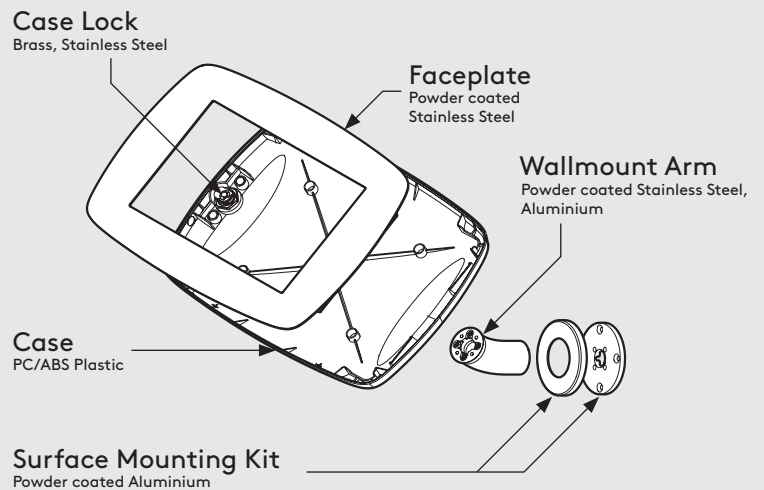

Parts in the Box