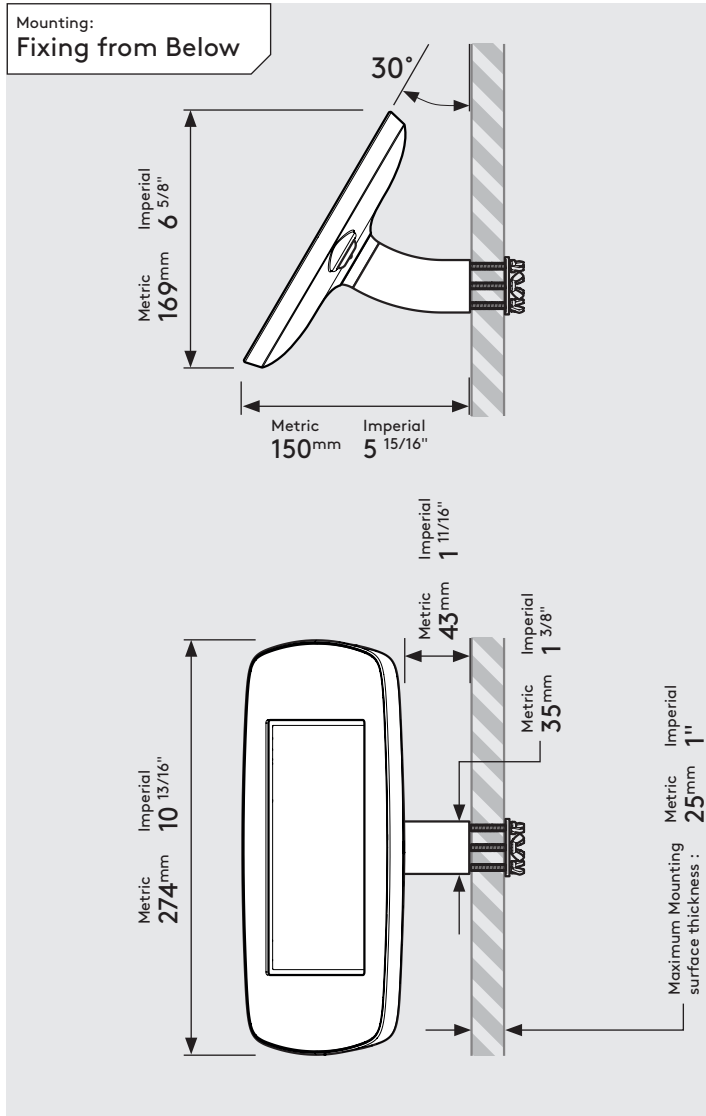

- iPad Pro 12.9" 1st Gen
- iPad Pro 12.9" 2nd Gen
- iPad Pro 12.9" 3rd Gen
- Microsoft Surface Pro 4
- Microsoft Surface Pro 5

PRODUCT DATA SHEET - BOUNCEPAD WALLMOUNT

bouncepad[®]

Case:	Arm:	Mounting:	Packaged weight:	Colour:
Mini	Wallmount	Fixing from Below	1.66kg	White Black
		Fixing from Above		