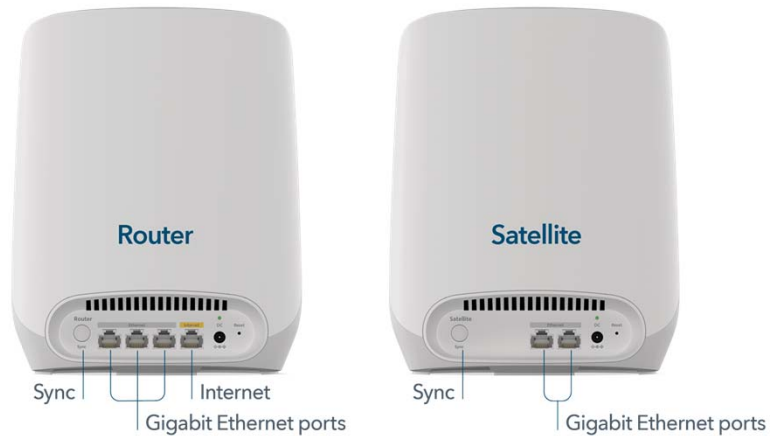

Whole Home Tri-band Mesh WiFi 6 System

Package Contents

- One (1) Orbi Router (RBR760)
- One (1) Orbi Satellite (RBS760)
- One (1) 6.6 ft (2m) Ethernet cable
- Two (2) power adapters
- Quick start guide

System Requirements

- High-speed Internet connection to existing modem or gateway

Warranty & Support

- 90-day complimentary technical support following purchase from a NETGEAR authorized reseller
- This product is backed by a NETGEAR limited 1-year Hardware Warranty. www.netgear.com/warranty

Physical Specifications

- Dimensions: 8.3 x 6.6 x 2.5 in (211 x 168 x 64 mm) each
- Weight: 1.6 lb (0.73 kg) each

Connection Diagram

This product comes with a limited warranty that is valid only if purchased from a NETGEAR authorized reseller.

*90-day complimentary technical support following purchase from a NETGEAR authorized reseller.

[†] Maximum wireless signal rate derived from IEEE® 802.11 specifications. Actual data throughput and wireless coverage will vary and be lowered by network and environmental conditions, including network traffic volume, device limitations, and building construction. NETGEAR makes no representations or warranties about this product's compatibility with future standards. Up to 5.4Gbps wireless speeds achieved when connecting to other 802.11ax 5.4Gbps devices.

Wireless speeds are country-specific, as certain WiFi band channels may not be available in some countries.

¹ NETGEAR Armor™ requires a paid subscription after the initial 1-year free period. A yearly subscription, protects all of your connected devices. Visit www.netgear.com/armor

² NETGEAR Smart Parental Controls™ fees apply for a Premium Plan. Visit www.netgear.com/spc for more information.

≈ MU-MIMO capability requires both router and client device to support MU-MIMO.

For indoor use only.

For regulatory compliance information, visit www.netgear.com/about/regulatory.

NETGEAR, the NETGEAR Logo, NETGEAR Armor, NETGEAR Parental Controls and Nighthawk are trademarks of NETGEAR, Inc. Mac, Mac OS, the Mac logo, and iPhone are trademarks of Apple Inc. App Store is a service mark of Apple Inc., registered in the U.S. and other countries. Any other trademarks mentioned herein are for reference purposes only. ©2022 NETGEAR, Inc.