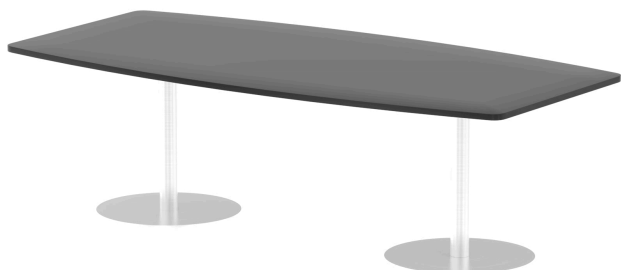

Italia High Gloss Boardroom Table

SKU ITL0320

Colour:

Black, White

Width:

1800, 2400

Leg Height:

1145mm, 475mm, 725mm

Details

Italia is the ultimate style statement - whether for meetings, conferences, boardrooms or dining areas. This table is topped by a spectacular writeable/wipe clean hi-gloss boat-shaped top. Underneath the brushed steel trumpet base and post design looks striking and has the practicality of eliminating any knee and leg traps underneath.

25mm thick desk top profile | Dual, brushed stainless steel effect circular base (580mm diameter) | Brushed stainless steel pillars (76mm diameter) | Weighted base provides stability | Writable desk surface

•Top Shape: Barrel

•Top Size: 1800 x 1200; 2400 x 1200

•Frame Colour: Silver

•Leg Type: Bistro

Product Dimensions (mm)

•Width: 1800; 2400

•Depth: 1200

•Height: 1145; 475; 725