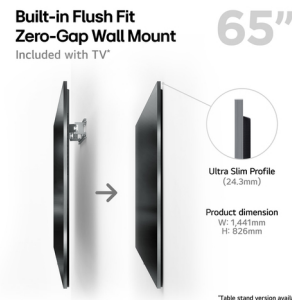

LG OLED65G45LW.AEK TV 165.1 cm (65") 4K Ultra HD Smart TV Wi-Fi Silver

Brand : LG

Product code: OLED65G45LW.AEK

Product name : OLED65G45LW.AEK

- 4K OLED evo technology with self-lit pixels for perfect contrast and 100% colour accuracy
- Powerful α11 AI processor for unmatched pictures and sound - Designed for and exclusive to LG OLED
- Smart webOS platform with Freeview Play, Netflix, Disney+ and more, plus supreme connectivity
- Brightness Booster Max - for stunning images in any environment
- One Wall Design - ultra slim with built-in flush fit wall mount and narrow bezels

LG OLED evo G4 65" 4K Smart TV, 2024

LG OLED65G45LW.AEK. Display diagonal: 165.1 cm (65"), Display resolution: 3840 x 2160 pixels, HD type: 4K Ultra HD, Display technology: OLED evo, Screen shape: Flat. Smart TV. Motion interpolation technology: OLED Motion, Response time: 0.1 ms, Native aspect ratio: 16:9. Digital signal format system: DVB-C, DVB-S, DVB-S2, DVB-T, DVB-T2. Wi-Fi, Ethernet LAN. Product colour: Silver