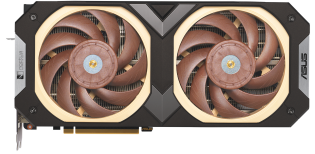

ASUS RTX4080S-O16G-NOCTUA NVIDIA GeForce RTX 4080 SUPER 16 GB GDDR6X

Brand : ASUS

Product code: 90YV0KA2-M0NA00

Product name : RTX4080S-O16G-NOCTUA

- Powered by NVIDIA DLSS3, ultra-efficient Ada Lovelace arch, and full ray tracing
 - 4th Generation Tensor Cores: Up to 4X performance with DLSS 3 vs. brute-force rendering
 - 3rd Generation RT Cores: Up to 2X ray tracing performance
 - OC Edition: 2640 MHz (OC mode)/ 2610 MHz (Default mode)
 - Two Noctua NF-A12x25 PWM fans deliver exceptional cooling and low noise
 - Optimized vapor chamber efficiently wicks heat into a large fin array
 - Dual BIOS switch lets you toggle between Quiet and Performance BIOS profiles sans software
 - 0dB technology lets you enjoy light gaming in relative silence
 - GPU Tweak III provides intuitive performance tweaking, thermal controls, and system monitoring
- 16 GB, GDDR6X, 256-bit, PCI Express 4.0, 2610 MHz boost clock, 2x HDMI, 3x DisplayPort, 1x 16-pin, 4.3 slot