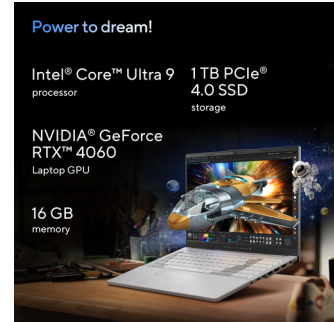

ASUS Vivobook Pro 15 OLED N6506MV-MA026W Intel Core Ultra 9 185H Laptop 39.6 cm (15.6") 3K 16 GB DDR5-SDRAM 1 TB SSD NVIDIA GeForce RTX 4060 Wi-Fi 6E (802.11ax) Windows 11 Home Grey

Brand : ASUS

Product family: Vivobook

Product code: 90NB12Y3-M00140

Product name : N6506MV-MA026W

- Unlock AI experience
- Realise your creativity
- ASUS IceCool for non-stop performance
- World-leading 16:9 3K 120Hz OLED display
- ASUS DialPad
- Enjoy it the easy way
- Protect your journey

Intel Core Ultra 9 185H (24MB Cache), 16GB DDR5-SDRAM, 1000GB SSD, 39.6 cm (15.6") 3K 2880 x 1620 OLED, Intel Arc Graphics, NVIDIA GeForce RTX 4060 (8GB GDDR6), LAN, WLAN, Webcam, Windows 11 Home 64-bit

ASUS Vivobook Pro 15 OLED N6506MV-MA026W. Product type: Laptop, Form factor: Clamshell. Processor family: Intel Core Ultra 9, Processor model: 185H. Display diagonal: 39.6 cm (15.6"), HD type: 3K, Display resolution: 2880 x 1620 pixels. Internal memory: 16 GB, Internal memory type: DDR5-SDRAM. Total storage capacity: 1 TB, Storage media: SSD. On-board graphics card model: Intel Arc Graphics, Discrete graphics card model: NVIDIA GeForce RTX 4060. Operating system installed: Windows 11 Home. Product colour: Grey