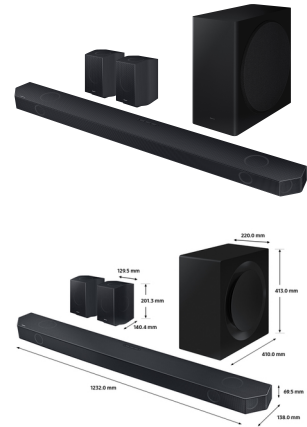

Samsung HW-Q930C/XU soundbar speaker Black 9.1.4 channels

Brand : Samsung

Product code: HW-Q930C/XU

Product name : HW-Q930C/XU

- True-to-life surround sound from 17 speakers
- Wireless Dolby Atmos
- Get more sound from your Samsung TV and Soundbar working together with Q-Symphony
- Wireless rear speakers included
- Hear directional sound from 4 upfiring speakers

Q930C Q-Series Cinematic Soundbar with Subwoofer and Rear Speakers

Samsung HW-Q930C/XU. Audio output channels: 9.1.4 channels. Soundbar speaker RMS power: 540 W. Subwoofer type: Active subwoofer, Subwoofer connectivity: Wireless, Woofer diameter (subwoofer): 40.3 cm (15.9"). Product colour: Black, Audio formats supported: AAC, AIFF, ALAC, FLAC, MP3, OGG, WAV, WMA, Country of origin: Vietnam. Connectivity technology: Wired & Wireless