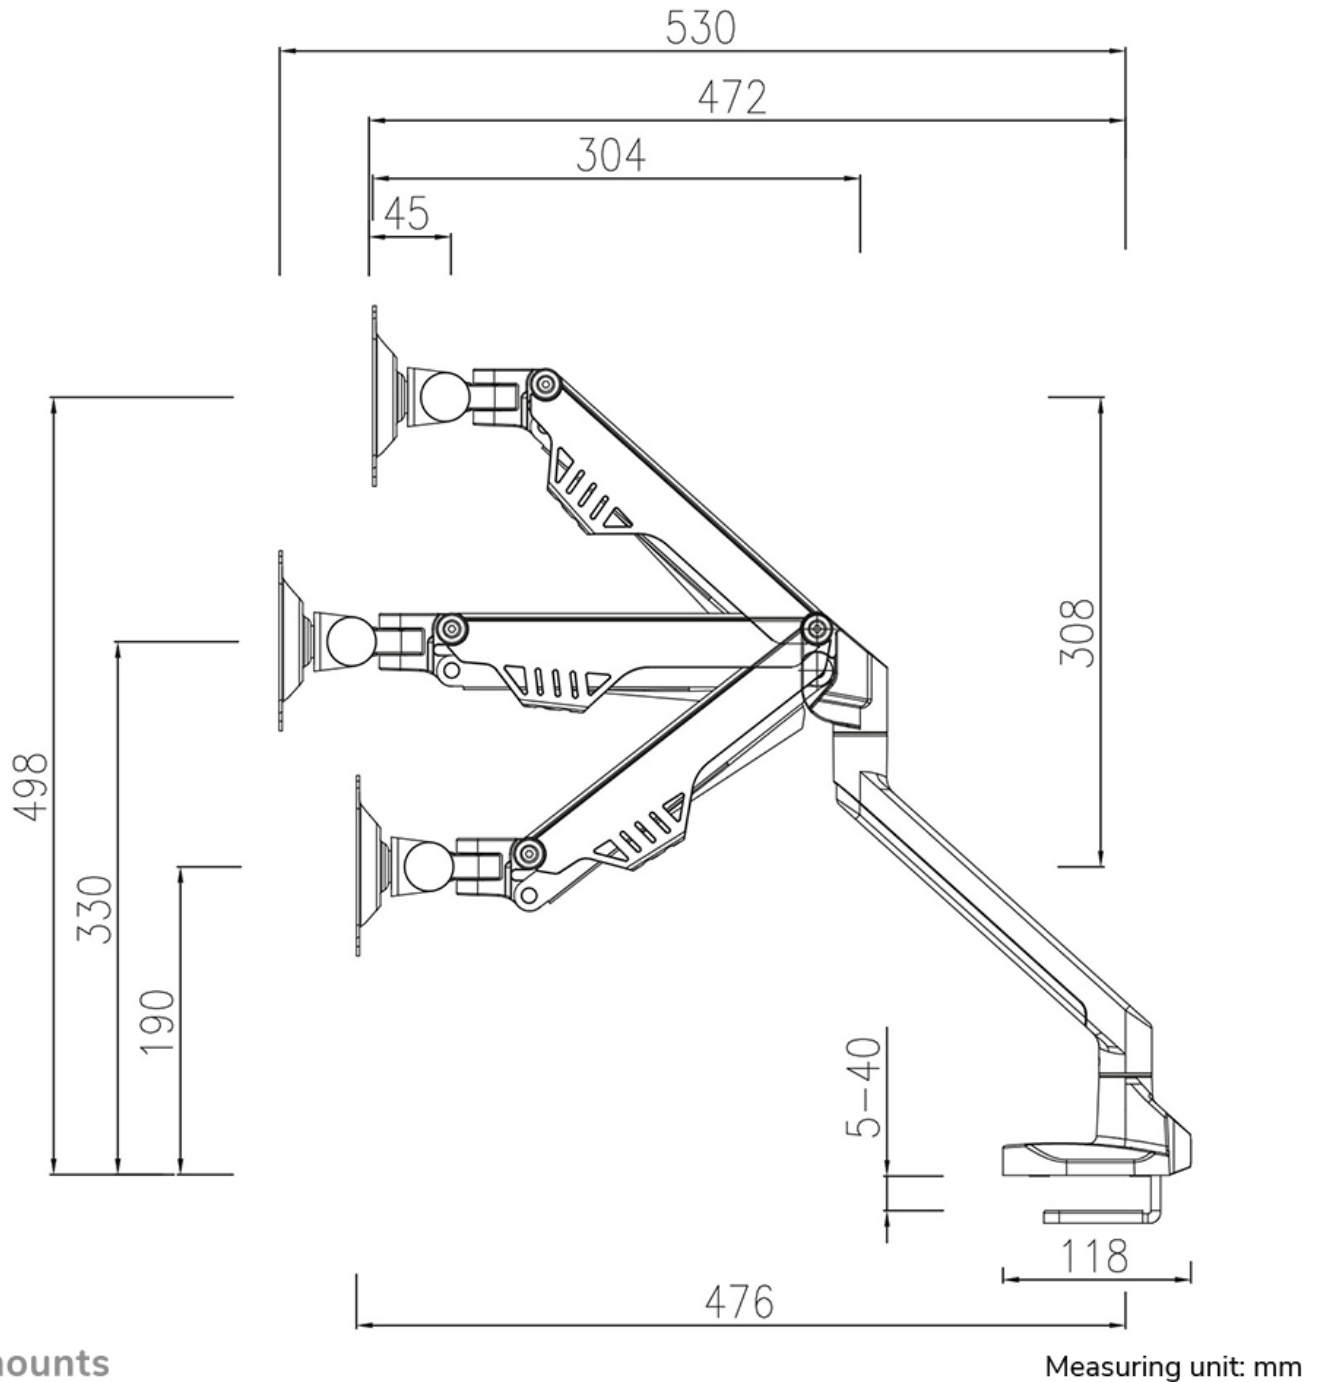

FPMA-D750WHITE2

NEOMOUNTS DESK MONITOR ARM

Neomounts