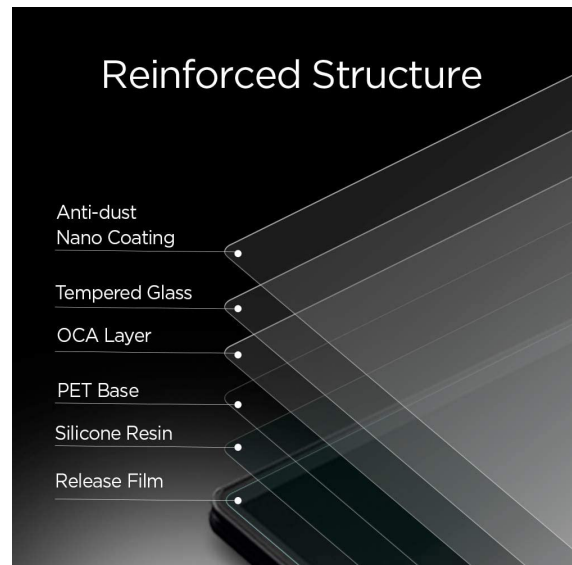

Fieldmate Part #: FM-USHRN-KIT

List Price: \$34.99

Requires: Tab Active4 Pro Case (sold separately)

Scan Here to
Learn More

Samsung Galaxy Tab Active4 Pro Solution Suite

Tempered Glass Screen Protection

Custom fit, laser cut tempered glass protectors provide additional defense against scratching and impact for the Samsung Galaxy Tab Active4 Pro. 9H hardness protects the display glass from scratching. High optical clarity and anti-smudge coating delivers a clear viewing experience.

Fieldmate Part#: INF-SG-SAM-TABA4PRO

List Price: \$29.99

Accommodates: Tab Active Pro and Active 4 Pro

Tempered Glass Privacy Screen Protection

Limited viewing angle of +/- 30 ° limits the field of vision, becoming a safety feature for in-vehicle applications where it is critical to remove distractions from the driver.