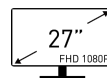

SPECIFICATIONS

PANEL SIZE	27"
PANEL RESOLUTION	1920 x 1080 (FHD)
REFRESH RATE	75Hz
RESPONSE TIME	4ms (GTG Min.)
PANEL TYPE	VA
BRIGHTNESS (NITS)	250 cd/m2
VIEWING ANGLE	178°(H) / 178°(V)
ASPECT RATIO	16:9
CONTRAST RATIO	3000:1
sRGB	102% (CIE 1976)
ACTIVE DISPLAY AREA (MM)	597.888(H) X 336.312(V)
PIXEL PITCH (H X V)	0.3114(H) X 0.3114(V)
SURFACE TREATMENT	Anti-glare
DISPLAY COLORS	16.7M
COLOR BIT	8 bits
VIDEO PORTS	1x HDMI (1.4b) □ 1x D-Sub (VGA)
AUDIO PORTS	1x Headphone-out
KENSINGTON LOCK	Yes
SPEAKER	2x 1W
VESA MOUNTING	75 x 75 mm
POWER TYPE	External Adaptor (19V 3.42A)
POWER INPUT	100~240V, 50~60Hz
ADJUSTMENT (TILT)	-5° ~ 20°
ADJUSTMENT (SWIVEL)	-30° ~ 30°
ADJUSTMENT (HEIGHT)	0 ~ 110mm
DIMENSION (W X H X D)	611.5 x 250 x 533.7 mm (24.07 x 9.84 x 21.01 inch)
CARTON DIMENSION (W X H X D)	720 x 212 x 466 mm (28.35 x 8.35 x 18.2735 inch)
WEIGHT (NW / GW)	6.13 kg (13.51 lbs) / 8.1 kg (17.86 lbs)
Compatibility	PC, Mac, PS5™, PS4™, Xbox, Mobile, Notebook * All trademarks and the registered trademarks are the property of their respective owners.
Note	HDMI: 1920 x 1080 (Up to 75Hz) □ Type-C: 1920 x 1080 (Up to 75Hz)

Display Kit Support

Providing the most convenient tool, the proper color & display mode to you while working with it everyday.

VESA Mountable

To be mounted on the wall of your office & home with a VESA standard design which can make it completely invisible on a desk.

Built-In Speaker

Built-in speakers allow you to listen clearly without connecting external speakers.

27" FHD 1080P

View your applications, spreadsheets and more with a perfect 27 inches screen with a breathtaking viewing experience that comes with Full HD resolution