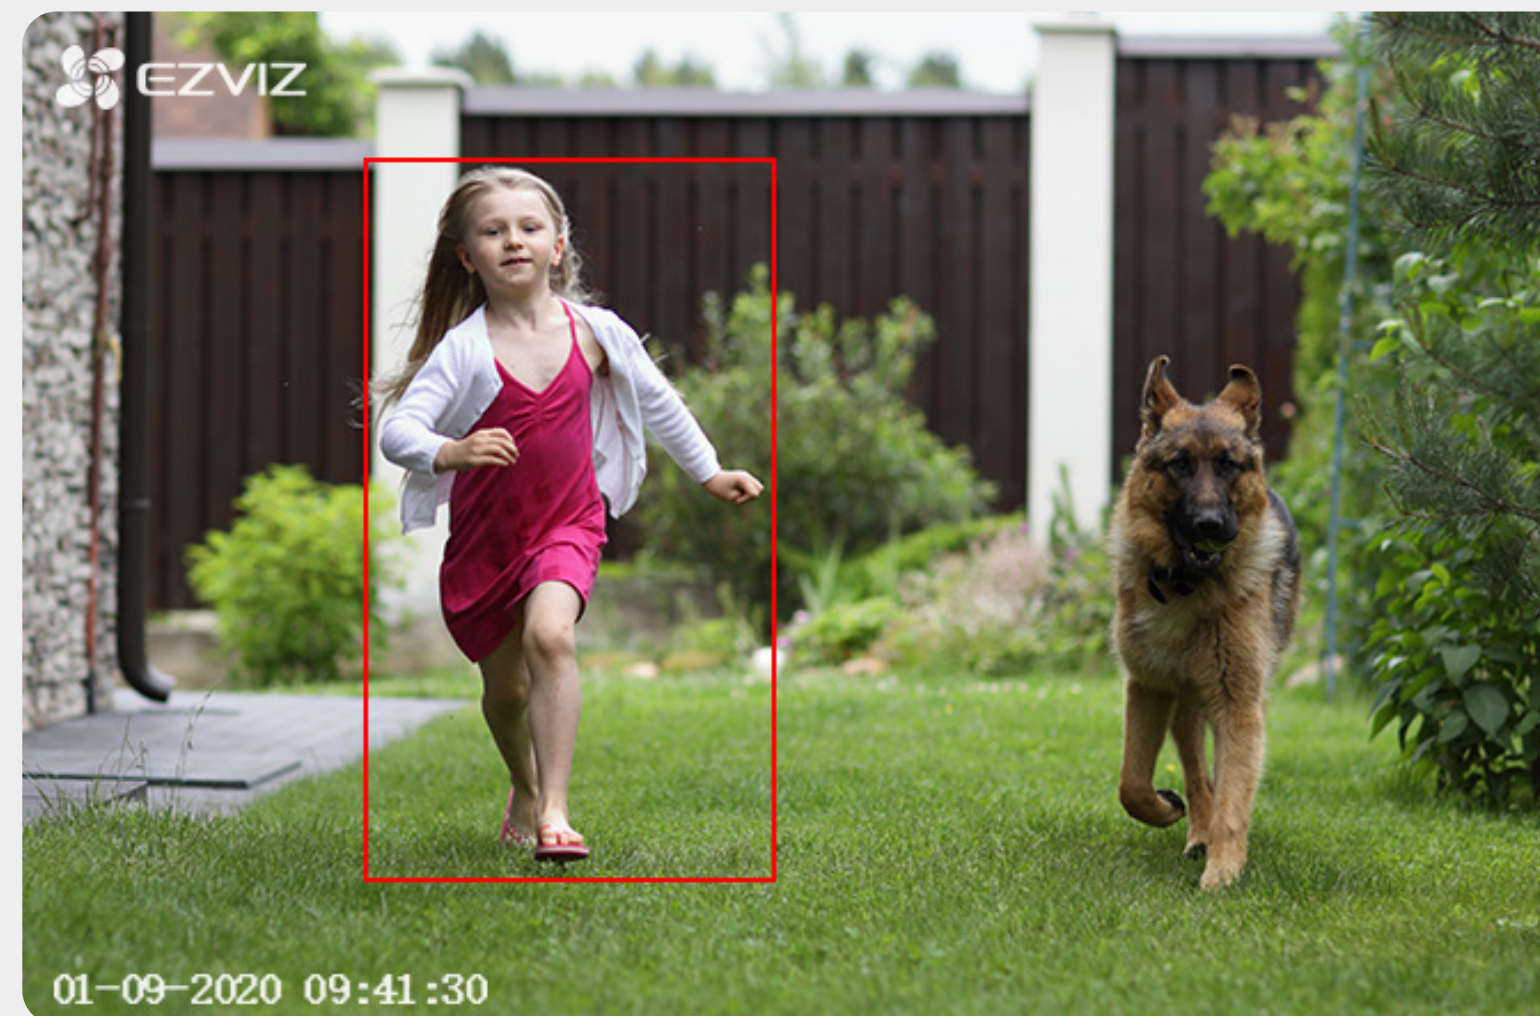

## See everything in clear detail.

This camera captures 1080p high-definition video and images, recording every moment with sharp clarity.

## A better day begins with better vision.

Your surroundings are covered with this outdoor pan/tilt camera. With a 352° horizontal rotation and 95° vertical rotation, the C8C gives you an easy overview of all that's around you. And the EZVIZ App puts it all right on your smartphone or mobile device.

## AI-powered person detection.

---

Smarter than ever! As an upgrade from simple motion detection, the embedded AI algorithm intelligently detects the motion of human shapes in real time. When people enter your customized detection area, you will be alerted immediately.

## Strobe light for enhanced protection.

---

Coming with two spotlights for active protection, the camera allows you to manually flash the light via the app or set it to flash upon detection of people passing by.