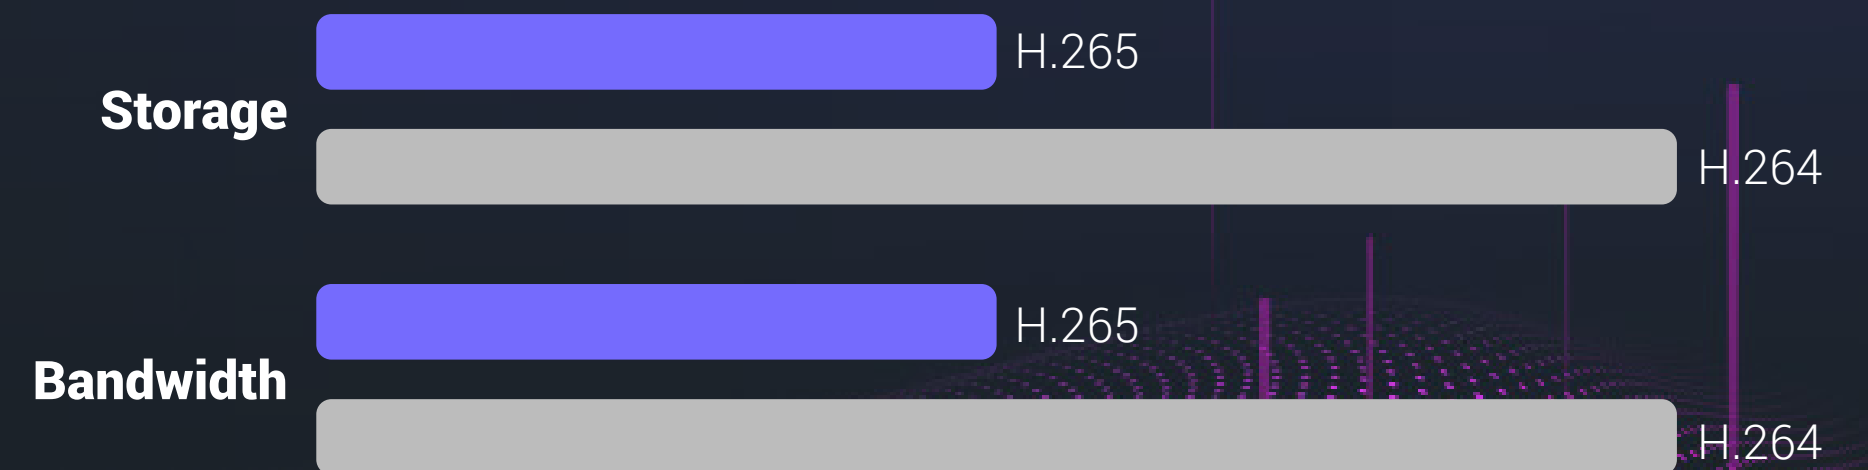

H.265 video technology.

The C8C features the advanced H.265 video compression technology, achieving better video quality with only half the bandwidth and half the storage space of the previous video compression standard (H.264).