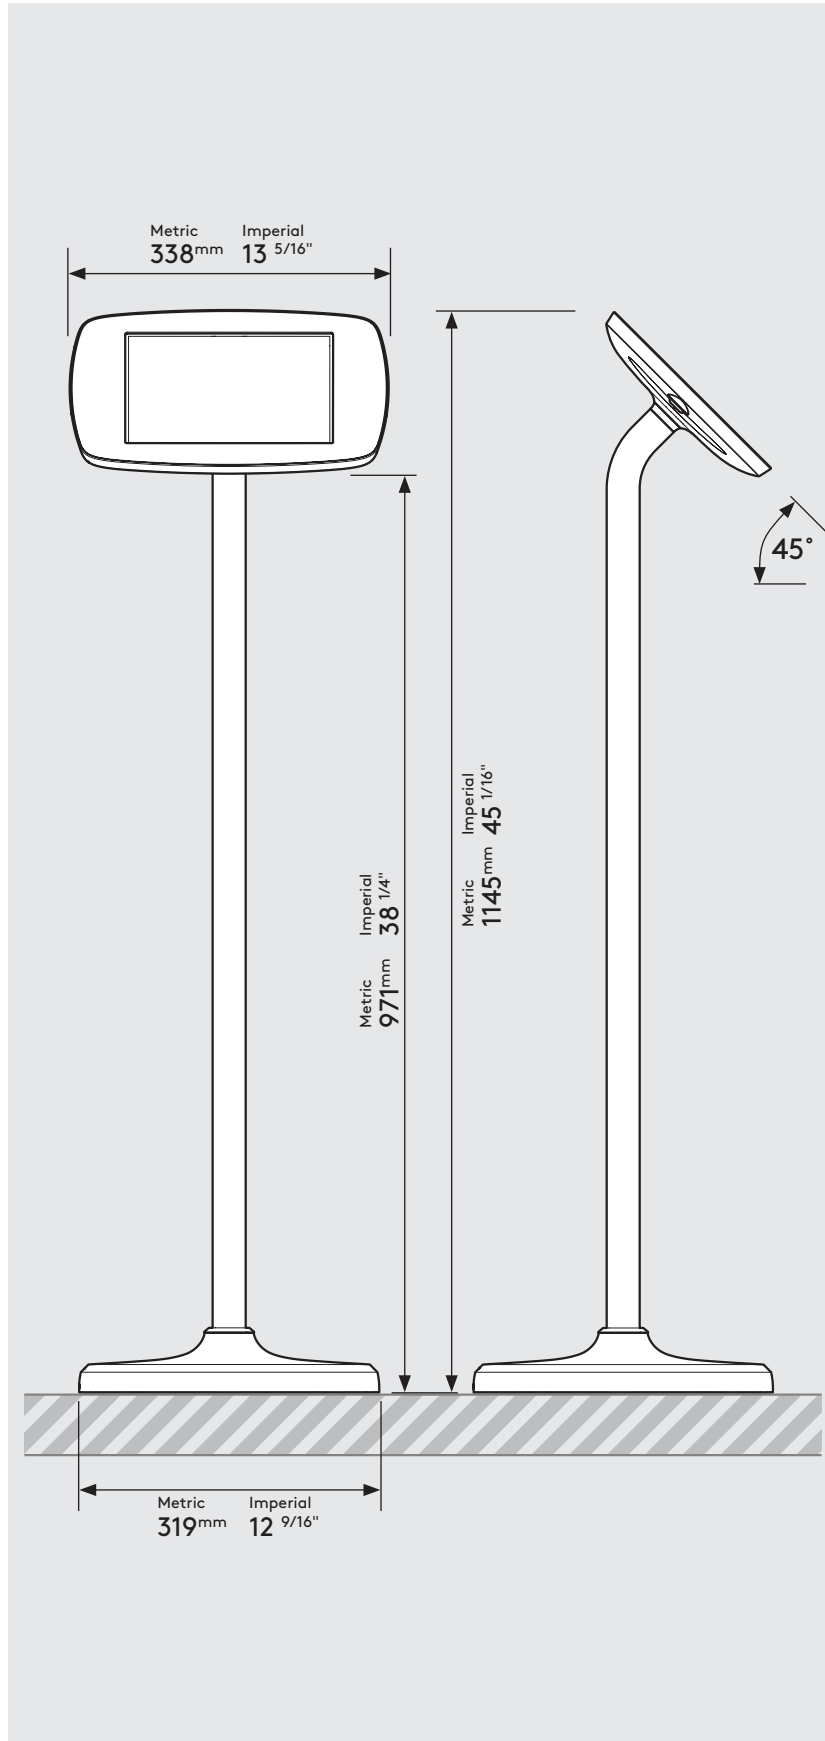

PRODUCT DATA SHEET - FLOORSTANDING (MINI CASE)

bouncepad®

Case:	Arm:	Mounting:	Packaged weight:	Colour:
Mini	Floorstanding	Not Applicable	13.82kg	White Black

Parts in the Box

PRODUCT DATA SHEET - FLOORSTANDING (MIDI CASE)

bouncepad®

Case:	Arm:	Mounting:	Packaged weight:	Colour:
Midi	Floorstanding	Not Applicable	14.0kg	White Black

Parts in the Box

PRODUCT DATA SHEET - FLOORSTANDING (MAXI CASE)

bouncepad®

Case:	Arm:	Mounting:	Packaged weight:	Colour:
Maxi	Floorstanding	Not Applicable	14.23kg	White Black

PRODUCT DATA SHEET - FLOORSTANDING (MEGA CASE)

bouncepad®

Case:	Arm:	Mounting:	Packaged weight:	Colour:
Mega	Floorstanding	Not Applicable	14.62kg	White Black