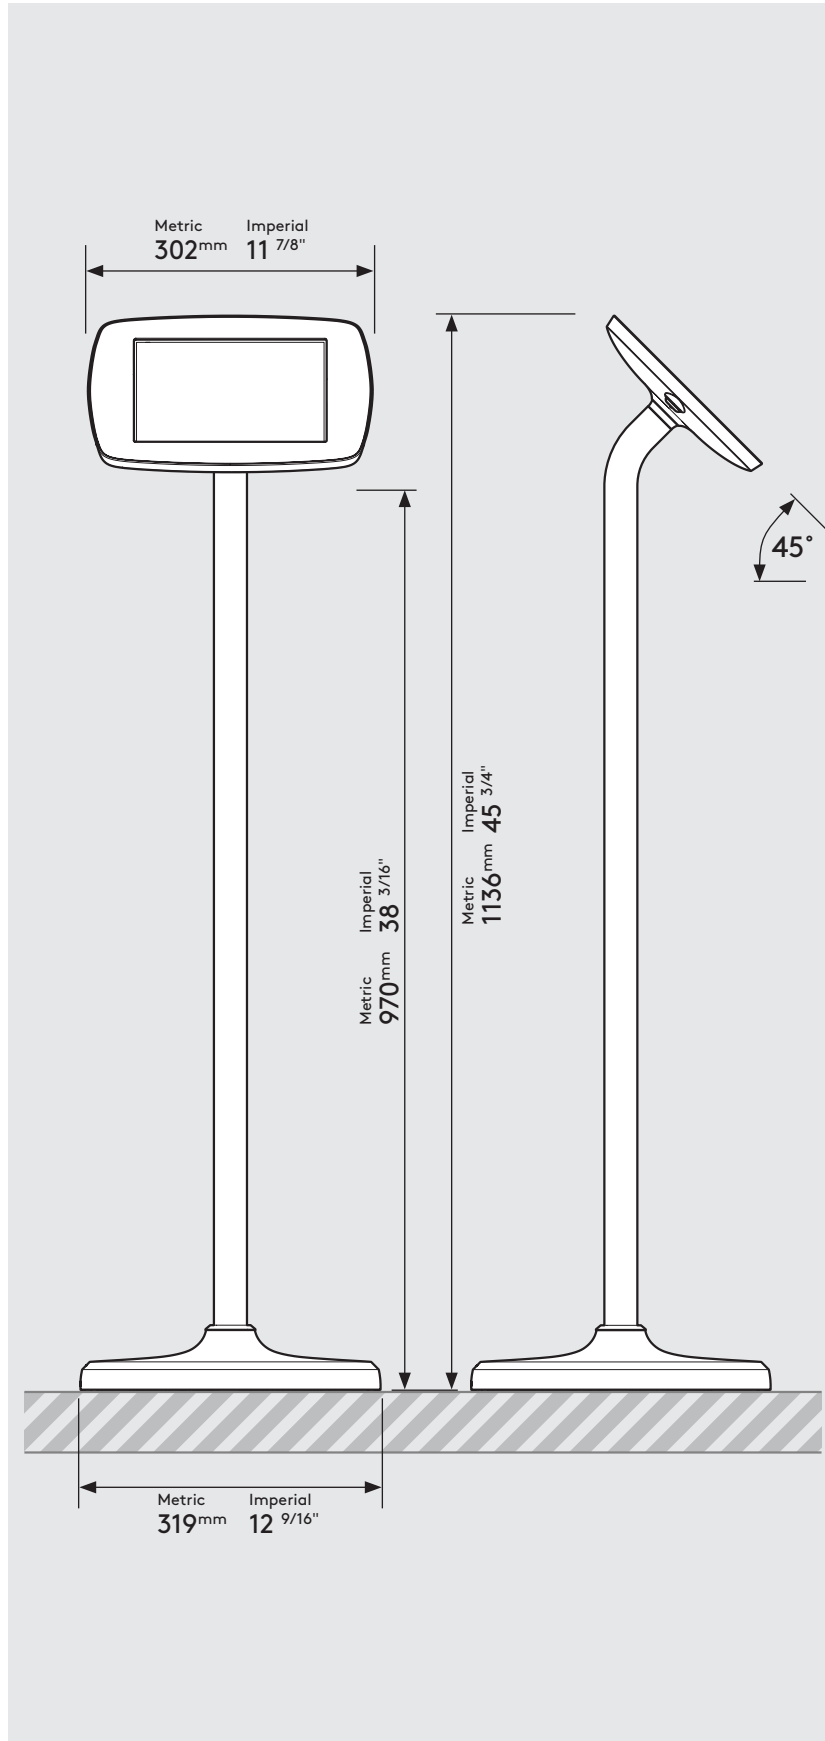

PRODUCT DATA SHEET - FLOORSTANDING (MINI CASE)

bouncepad®

Case:	Arm:	Mounting:	Packaged weight:	Colour:
Mini	Floorstanding	Not Applicable	13.82kg	White Black

Parts in the Box

PRODUCT DATA SHEET - FLOORSTANDING (MIDI CASE)

bouncepad®

Case:	Arm:	Mounting:	Packaged weight:	Colour:
Midi	Floorstanding	Not Applicable	14.0kg	White Black

Parts in the Box

PRODUCT DATA SHEET - FLOORSTANDING (MAXI CASE)

bouncepad®

Case:	Arm:	Mounting:	Packaged weight:	Colour:
Maxi	Floorstanding	Not Applicable	14.23kg	White Black

PRODUCT DATA SHEET - FLOORSTANDING (MEGA CASE)

bouncepad®

Case:	Arm:	Mounting:	Packaged weight:	Colour:
Mega	Floorstanding	Not Applicable	14.62kg	White Black