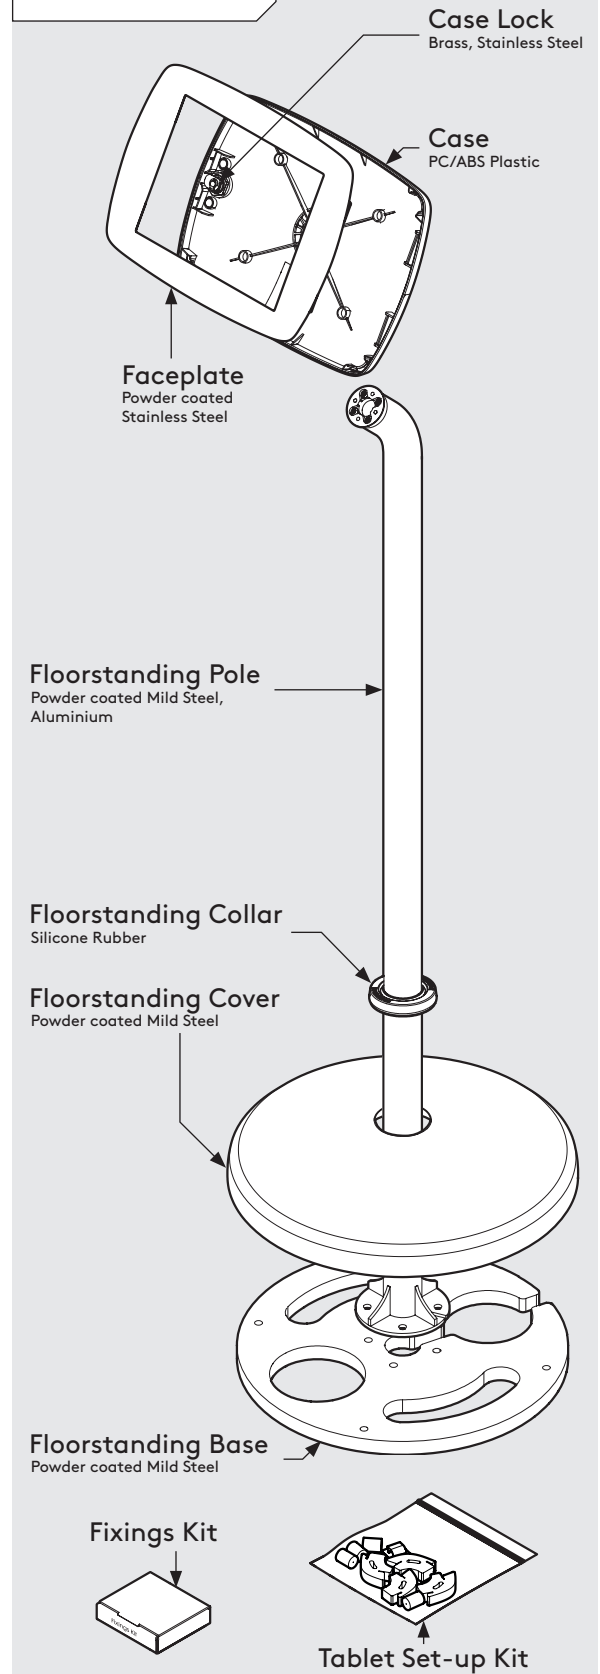

PRODUCT DATA SHEET - FLOORSTANDING (MINI CASE)

bouncepad®

Case:	Arm:	Mounting:	Packaged weight:	Colour:
Mini	Floorstanding	Not Applicable	13.82kg	White Black

Parts in the Box

PRODUCT DATA SHEET - FLOORSTANDING (MIDI CASE)

bouncepad®

Case:	Arm:	Mounting:	Packaged weight:	Colour:
Midi	Floorstanding	Not Applicable	14.0kg	White Black

Parts in the Box

PRODUCT DATA SHEET - FLOORSTANDING (MAXI CASE)

bouncepad®

Case:	Arm:	Mounting:	Packaged weight:	Colour:
Maxi	Floorstanding	Not Applicable	14.23kg	White Black

PRODUCT DATA SHEET - FLOORSTANDING (MEGA CASE)

bouncepad®

Case:	Arm:	Mounting:	Packaged weight:	Colour:
Mega	Floorstanding	Not Applicable	14.62kg	White Black