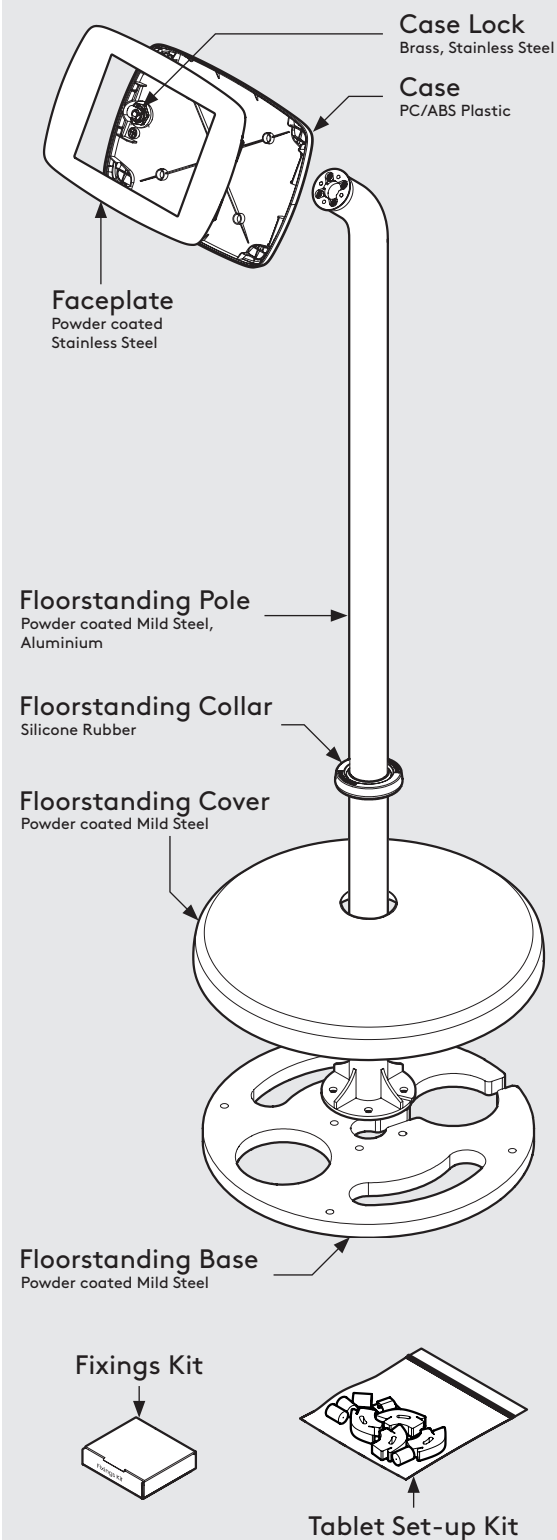

PRODUCT DATA SHEET - FLOORSTANDING (MINI CASE)

bouncepad®

Case:	Arm:	Mounting:	Packaged weight:	Colour:
Mini	Floorstanding	Not Applicable	13.82kg	White Black

Parts in the Box

PRODUCT DATA SHEET - FLOORSTANDING (MIDI CASE)

bouncepad®

Case:	Arm:	Mounting:	Packaged weight:	Colour:
Midi	Floorstanding	Not Applicable	14.0kg	White Black

Parts in the Box

PRODUCT DATA SHEET - FLOORSTANDING (MAXI CASE)

bouncepad®

Case:	Arm:	Mounting:	Packaged weight:	Colour:
Maxi	Floorstanding	Not Applicable	14.23kg	White Black

PRODUCT DATA SHEET - FLOORSTANDING (MEGA CASE)

bouncepad®

Case:	Arm:	Mounting:	Packaged weight:	Colour:
Mega	Floorstanding	Not Applicable	14.62kg	White Black