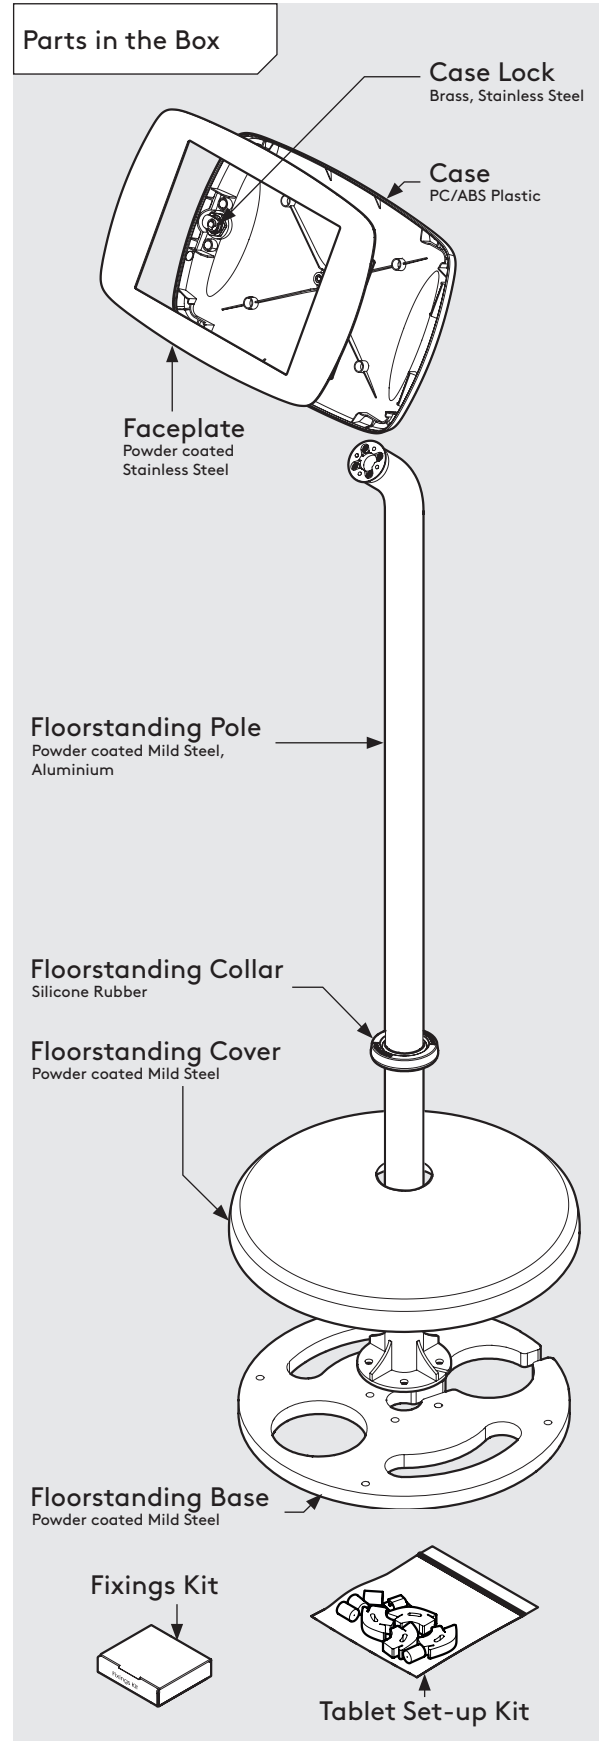

PRODUCT DATA SHEET - FLOORSTANDING (MINI CASE)

bouncepad®

Case:	Arm:	Mounting:	Packaged weight:	Colour:
Mini	Floorstanding	Not Applicable	13.82kg	White Black

Parts in the Box

PRODUCT DATA SHEET - FLOORSTANDING (MIDI CASE)

bouncepad®

Case:	Arm:	Mounting:	Packaged weight:	Colour:
Midi	Floorstanding	Not Applicable	14.0kg	White Black

Parts in the Box

PRODUCT DATA SHEET - FLOORSTANDING (MAXI CASE)

bouncepad®

Case:	Arm:	Mounting:	Packaged weight:	Colour:
Maxi	Floorstanding	Not Applicable	14.23kg	White Black

PRODUCT DATA SHEET - FLOORSTANDING (MEGA CASE)

bouncepad®

Case:	Arm:	Mounting:	Packaged weight:	Colour:
Mega	Floorstanding	Not Applicable	14.62kg	White Black