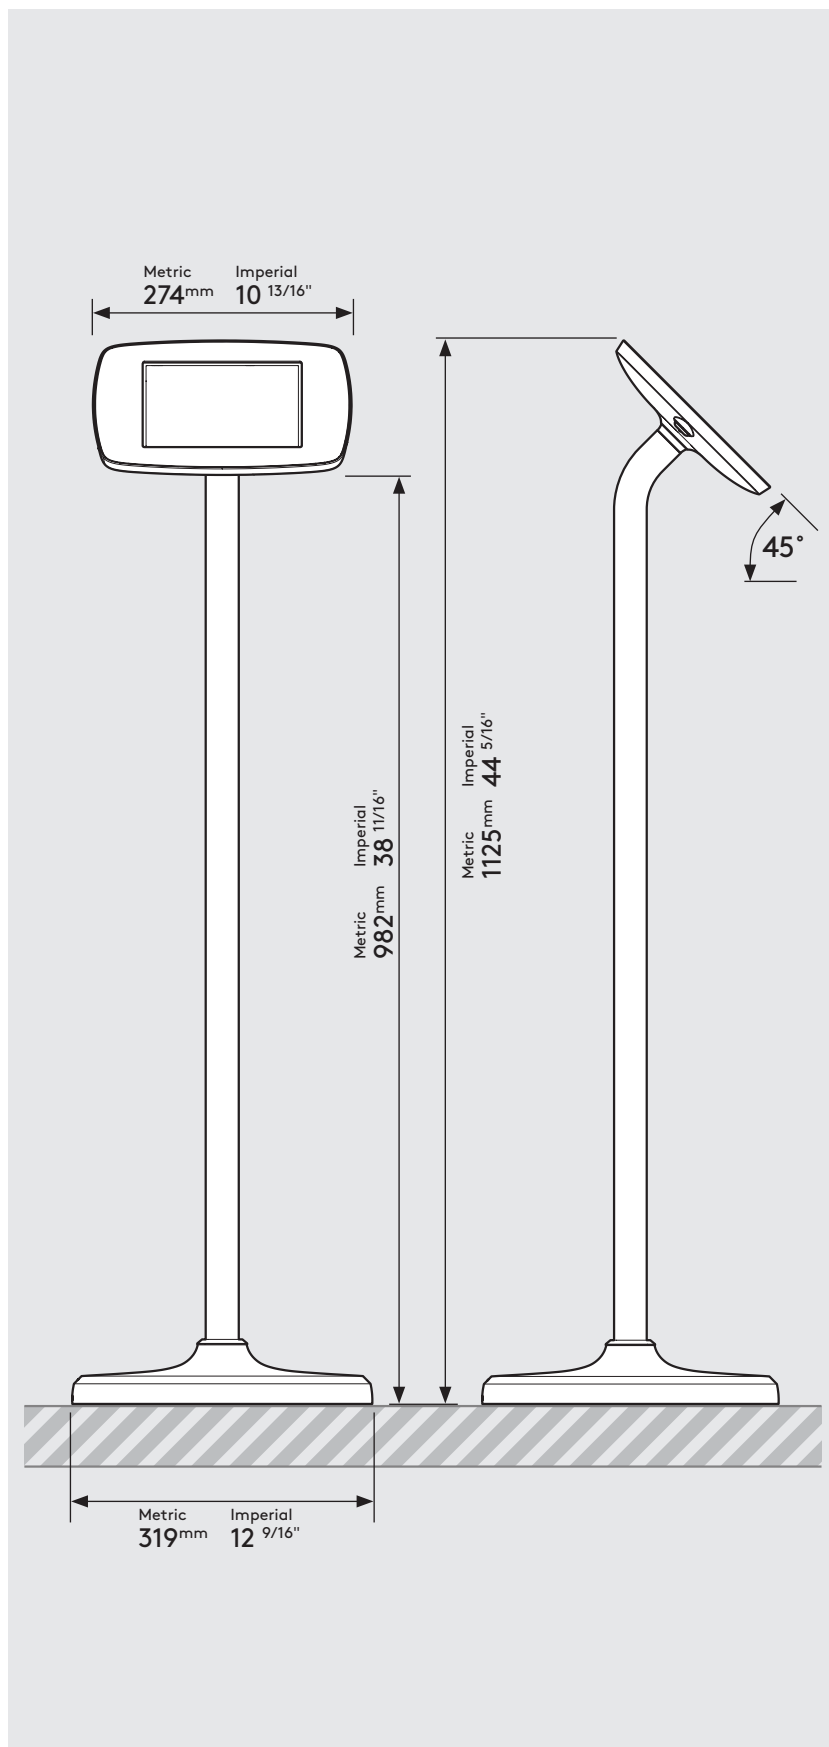

PRODUCT DATA SHEET - FLOORSTANDING (MINI CASE)

bouncepad®

Case:	Arm:	Mounting:	Packaged weight:	Colour:
Mini	Floorstanding	Not Applicable	13.82kg	White Black

Parts in the Box

PRODUCT DATA SHEET - FLOORSTANDING (MIDI CASE)

bouncepad®

Case:	Arm:	Mounting:	Packaged weight:	Colour:
Midi	Floorstanding	Not Applicable	14.0kg	White Black

Parts in the Box

PRODUCT DATA SHEET - FLOORSTANDING (MAXI CASE)

bouncepad®

Case:	Arm:	Mounting:	Packaged weight:	Colour:
Maxi	Floorstanding	Not Applicable	14.23kg	White Black

PRODUCT DATA SHEET - FLOORSTANDING (MEGA CASE)

bouncepad®

Case:	Arm:	Mounting:	Packaged weight:	Colour:
Mega	Floorstanding	Not Applicable	14.62kg	White Black