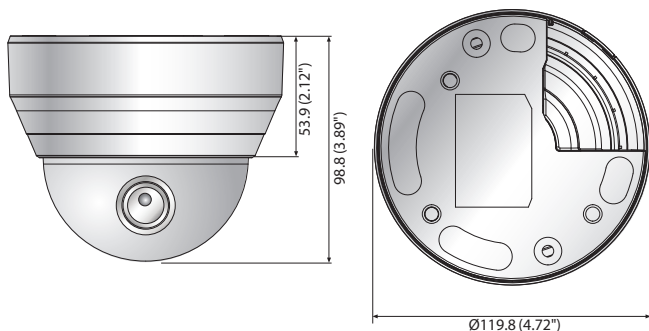

# QND-6082R/6072R

2MP Network IR Dome Camera

## Key Features

- Max. 2megapixel (1920 x 1080) resolution
- 0.095Lux (Color), 0Lux (B/W, IR LED on)
- 3.2 ~ 10mm (3.1x) varifocal lens
- Max. 30fps@2M all resolutions (H.265/H.264)
- H.265, H.264, MJPEG codec supported, Multiple streaming
- Motion detection, Tampering, Defocus detection
- Hallway view (90°/270°), LDC support
- Micro SD/SDHC/SDXC memory slot (Max. 128GB)
- IR viewable length 20m, PoE/12VDC

## Dimensions

Unit : mm (inch)