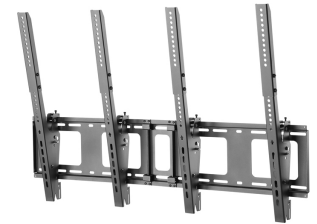

Neomounts

Neomounts Menu Board Wall Mount for 40"-52" Screen, Vertical Mounting - Black

The Neomounts menu board wall mount (vertical mounting), model NS-WMB200PBLACK is a tiltable wall mount for two flat screens up to 52" (132 cm). This mount is a great choice when you want the ultimate viewing flexibility with your flat screen. Neomounts tilt (0°/-5°/-10°) technology allows the mount to change to any viewing angle to fully benefit from the capabilities of the flat screen. Depth of this mount is 7,8 centimetres.

Neomounts NS-WMB200PBLACK is suitable for 2 screens up to 52" (132 cm). The weight capacity of this product is 50 kg each screen. The wall mount is suitable for screens that meet VESA hole pattern 200x200 to 400x600 mm (vertical mounting).

All installation material is included with the product.