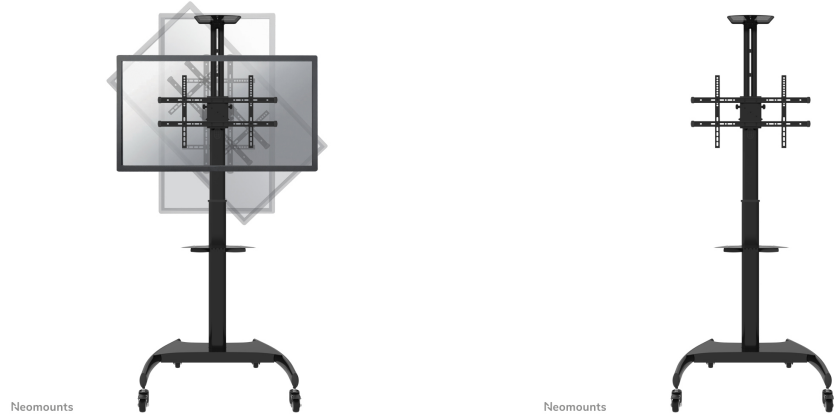

PLASMA-M1900E

NEOMOUNTS FLOOR STAND

SPECIFICATIONS

GENERAL

| | |
|-------------------|--------------------|
| Min. screen size* | 37 inch |
| Max. screen size* | 70 inch |
| Min. weight | 0 kg (per screen) |
| Max. weight | 50 kg (per screen) |
| Screens | 1 |
| VESA minimum | 200x200 mm |
| VESA maximum | 600x400 mm |

FUNCTIONALITY

| | |
|-------------------|------------|
| Height adjustment | 130-162 cm |
| Tilt (degrees) | 20° |
| Rotate (degrees) | 90° |
| Adjustment type | Manual |

INFORMATION

| | |
|---------------|---------------|
| Color | Black |
| Main material | Steel |
| Warranty | 5 year |
| EAN code | 8717371447045 |

Neomounts Mobile Monitor/TV Floor Stand for 37-70" screen, 90° turn - Black

The Neomounts floor stand, model PLASMA-M1900E is a mobile floor stand for flat screens up to 70" (178 cm). This mobile stand is a great choice for space saving placement or when wall-, ceiling mounting or desk placement is not an option. This cart stretches your investment by serving a variety of projection needs by sharing a large display over multiple rooms. Get optimal positioning for both standing and seated audiences, in any application, in any part of your location.

Neomounts versatile tilt (20°) and turn (90°) technology allows the mount to change to any viewing angle to fully benefit from the capabilities of the flat screen. The mount is manually height adjustable from 130 to 162 centimetres. An innovative cable management conceals and routes cables from mount to flat screen. Hide your cables to keep the stand nice and tidy.