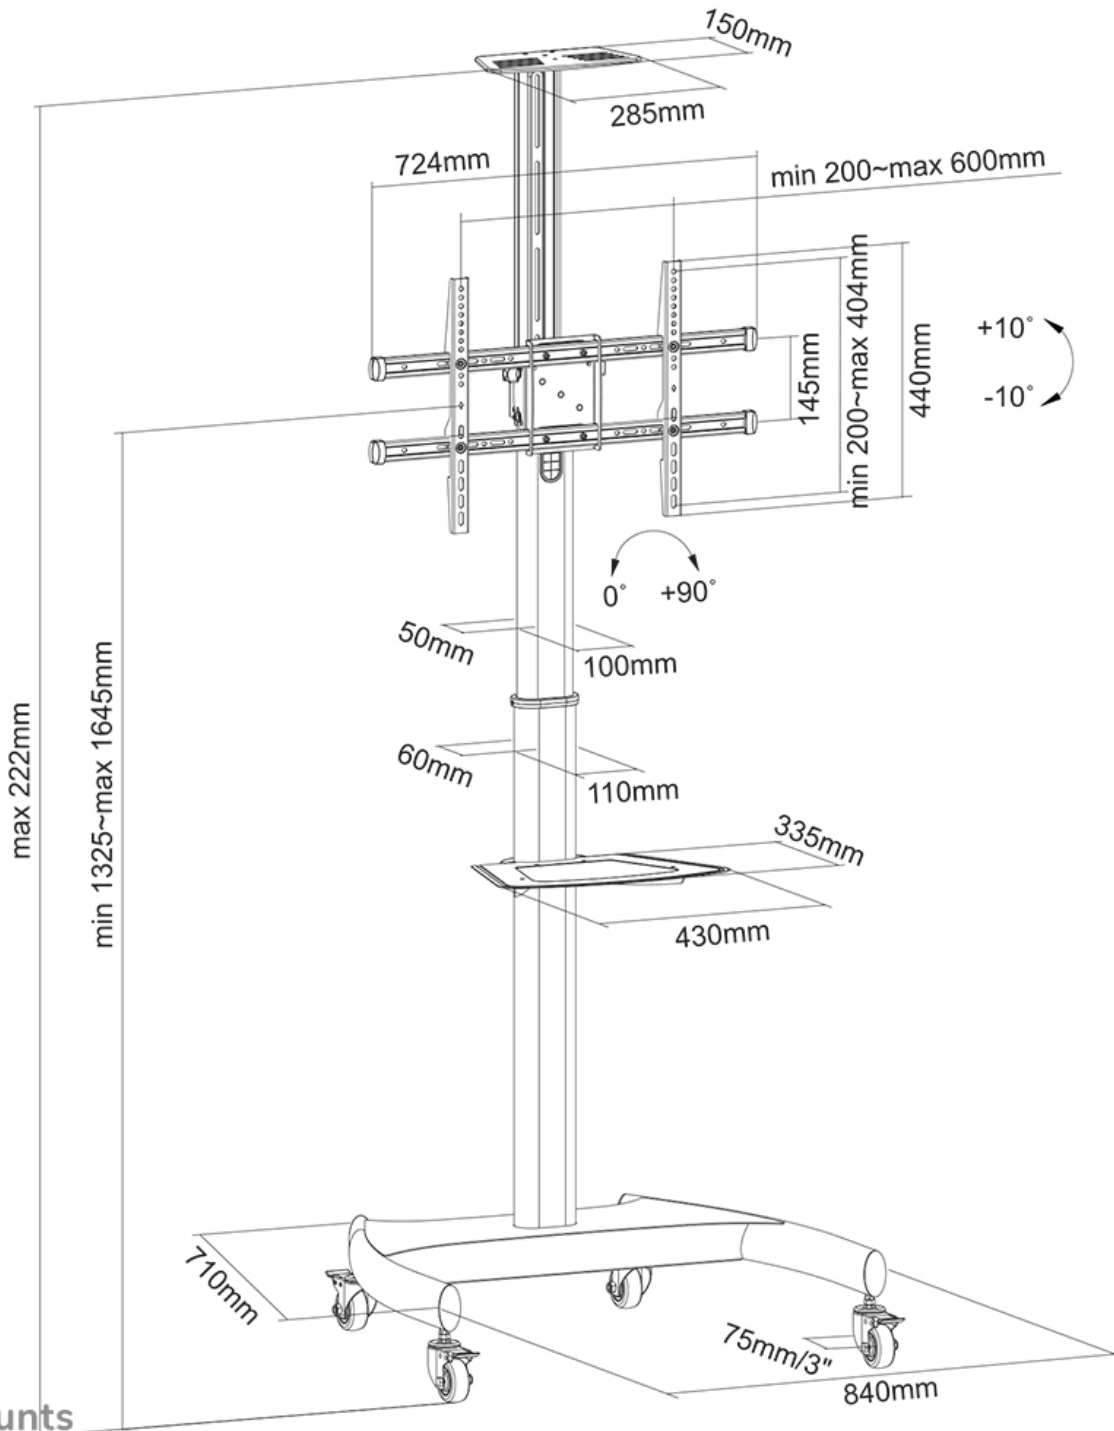

PLASMA-M1900E

NEOMOUNTS FLOOR STAND

Neomounts