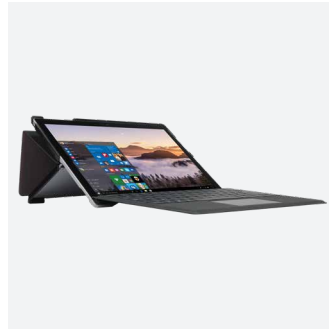

The ORIGINE collection brings together all our know-how. Neat lines, sobriety, perfect balance between design and functionality.

Cases that do not compromise on protection !

FOLIO PROTECTIVE CASE FOR SURFACE PRO 7/6/2017/4

Ref. 048001

Weight: 356 g | Dimensions: 215 x 295 x 15 mm

- + Surface inclinaison 100% adjustable
- + Access to all ports and cameras
- + Compatible Type Cover keyboard and Surface stylus
- + Designed in France

Views

SPECIFICATIONS

Ref	Product	EAN Code
048001	Origine Case for Surface Pro 7/6/2017/4 - Black	3700992510095

Packed product weight	Packed product dimensions	SPCB quantity	PCB quantity
590 g	226 x 320 x 18 mm	5	20