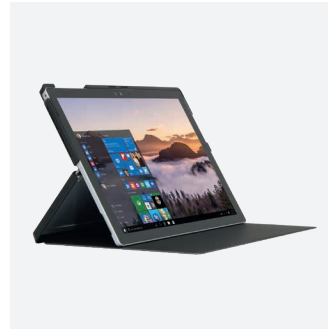

The ORIGINE collection brings together all our know-how. Neat lines, sobriety, perfect balance between design and functionality.

Cases that do not compromise on protection !

FOLIO PROTECTIVE CASE FOR SURFACE PRO 7/6/2017/4

Ref. 048001

Weight: 356 g | Dimensions: 215 x 295 x 15 mm

- + Surface inclinaison 100% adjustable
- + Access to all ports and cameras
- + Compatible Type Cover keyboard and Surface stylus
- + Designed in France

Views

SPECIFICATIONS

Ref	Product	EAN Code
048001	Origine Case for Surface Pro 7/6/2017/4 - Black	3700992510095

Packed product weight	Packed product dimensions	SPCB quantity	PCB quantity
590 g	226 x 320 x 18 mm	5	20