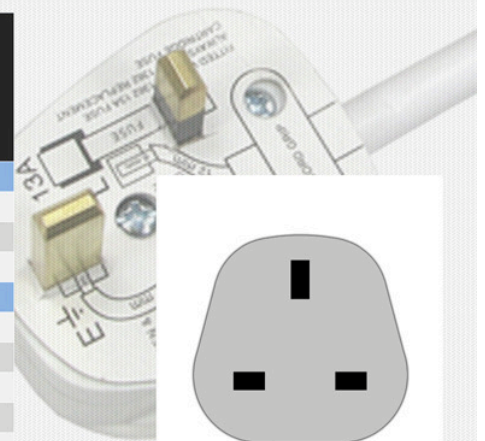

# POWER BLOCKS

## 2~6 Way Power Extension Blocks

The NEWLink power extension blocks are perfect for home and office use and have a 2, 3, 5 or 10 metre cable to provide power to work stations and any home or office equipment that uses a standard UK plug.

CODE	# SOCKETS	SWITCHED	SURGE PROTECTION	CABLE LENGTH	DESCRIPTION
<b>TWO SOCKETS</b>					
RB-02M02SPD	2	NO	YES	2 MTR	POWER STRIP
RB-03M02SPD	2	NO	YES	3 MTR	POWER STRIP
RB-10M02SPD	2	NO	YES	10 MTR	POWER STRIP
<b>FOUR SOCKETS</b>					
RB-02M04D	4	NO	NO	2 MTR	POWER STRIP
RB-02M04SPD	4	NO	YES	2 MTR	POWER STRIP
RB-02-4GANGSWD	4	YES	YES	2 MTR	SWITCHED POWER STRIP
RB-03-4GANGSWD	4	NO	YES	3 MTR	SWITCHED POWER STRIP
RB-05M04SPD	4	NO	YES	5 MTR	POWER STRIP
RB-05-4GANGSWD	4	YES	YES	5 MTR	SWITCHED POWER STRIP
RB-10-4GANGSWD	4	YES	YES	10 MTR	SWITCHED POWER STRIP
<b>SIX SOCKETS</b>					
RB-02M06SPD	6	NO	YES	2 MTR	POWER STRIP
RB-02-6GANGSWD	6	YES	YES	2 MTR	SWITCHED POWER STRIP
RB-03-6GANGSWD	6	YES	YES	3 MTR	SWITCHED POWER STRIP
RB-05M06SPD	6	NO	YES	5 MTR	POWER STRIP
RB-05-6GANGSWD	6	YES	YES	5 MTR	SWITCHED POWER STRIP
RB-10-6GANGSWD	6	YES	YES	10 MTR	SWITCHED POWER STRIP