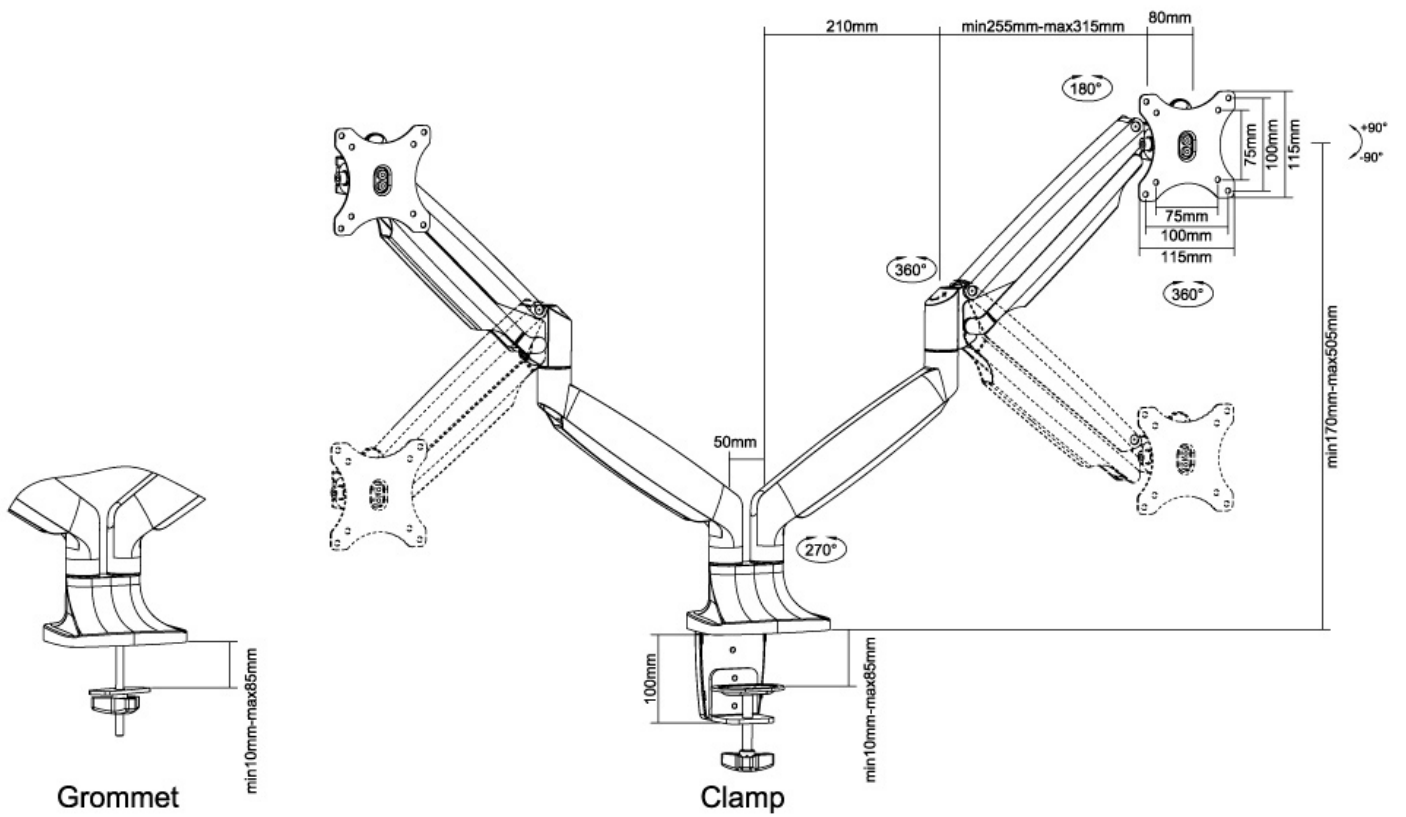

NM-D750DWHITE

NEOMOUNTS DESK MONITOR ARM

Neomounts