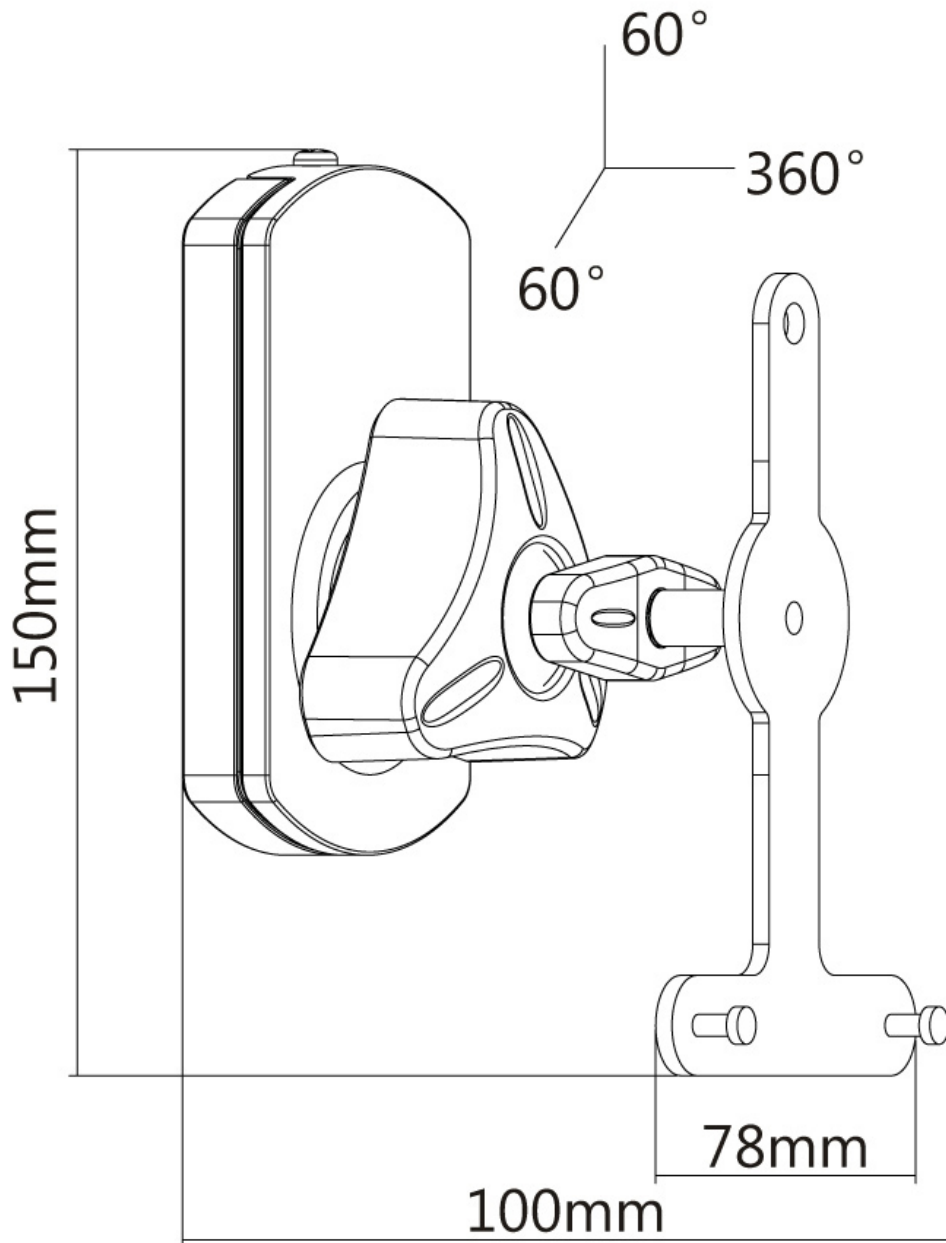

NM-WS130WHITE

NEOMOUNTS SONOS PLAY1 & PLAY3 WALL

Neomounts