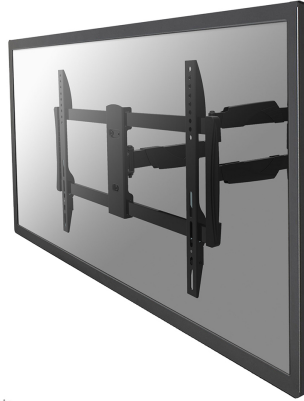

NM-W460BLACK

NEOMOUNTS TV WALL MOUNT

SPECIFICATIONS

GENERAL

Min. screen size*	32 inch
Max. screen size*	60 inch
Max. weight	30 kg (per screen)
Screens	1
VESA minimum	200x200 mm
VESA maximum	600x400 mm
Distance to wall	5-61 cm

FUNCTIONALITY

Type	Full motion Tilt Rotate Swivel
Tilt (degrees)	25°
Swivel (degrees)	180°
Rotate (degrees)	6°
Adjustment type	None

INFORMATION

Color	Black
Main material	Steel
Warranty	5 year
EAN code	8717371444549

*Please note: The inch sizes stated are just an indication, combined with the weight and VESA sizes. The maximum weight and VESA size are absolute restrictions for the products and should not be exceeded.

Neomounts