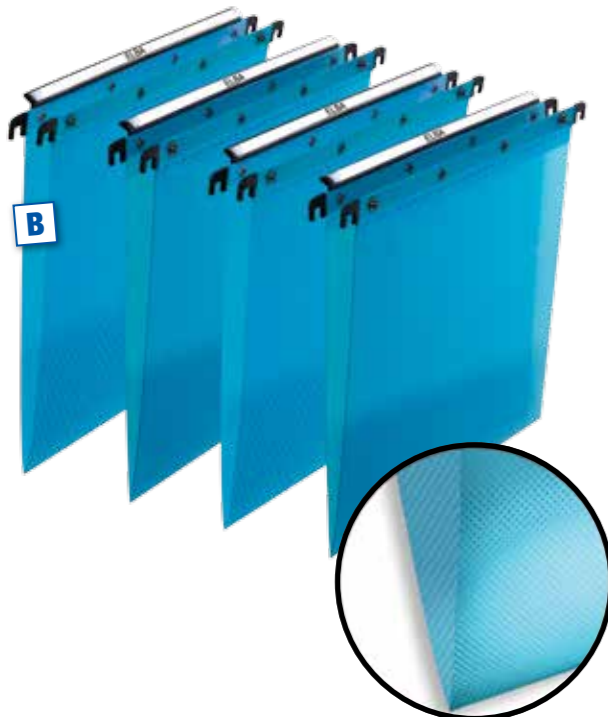

A Elba Polypro Ultimate® Suspension Files

- » Life time guarantee.
- » Made from 0.5mm polypropylene material with reinforced ridged base.
- » Flat steel metal bars with press stud linking system prevents misfiling.
- » Full length adjustable label holder.
- » A4 & Foolscap
- » Product can be personalised for FREE using www.elbaprint.com

SAP Code	Colour	Carton	Selling Unit
A4 30mm Base			
100330377	Blue	1	Pack 10
100330387	Red	1	Pack 10
100330396	Black	1	Pack 10
A4 80mm Base			
100330379	Blue	1	Pack 10
Foolscap V Base			
100330370	Blue	1	Pack 25
100330373	Red	1	Pack 25
Foolscap 30mm Base			
100330415	Blue	1	Pack 10
100330374	Red	1	Pack 25
100333171	Green	1	Pack 25
100330371	Blue	1	Pack 25
100330372	Black	1	Pack 25
Foolscap 50mm Base			
100330416	Blue	1	Pack 10
Foolscap 80mm Base			
100330417	Blue	1	Pack 10

B Elba PP Design® Translucent Vertical Suspension Files

- » 10 year guarantee.
- » Made from 0.5mm translucent polypropylene material with reinforced ridged base.
- » Flat steel metal bars with press stud linking system.
- » Full length adjustable label holder.
- » Product can be personalised for FREE using www.elbaprint.com
- » A4 V Base.

SAP Code	Colour	Carton	Selling Unit
100330382	Blue	1	Pack 10

A Elba Ultimate® Verticfile Suspension Files

- » Life time guarantee.
- » Made from 100% pulp 240gsm manilla, reinforced with cotton fibres for maximum resistance.
- » Metal clenched bar runners with plastic tips for a smooth sliding action.
- » Complete with tabs and inserts.
- » A4 & Foolscap
- » Product can be personalised for FREE using www.elbaprint.com

SAP Code	Colour	Carton	Selling Unit
A4 V Base			
100331251	Green	1	Pack 50
Foolscap V Base			
100331250	Green	1	Pack 50
100331115	Blue	1	Pack 50
100331118	Red	1	Pack 50
100331120	Green	1	Pack 25
Foolscap 30mm			
100331114	Green	1	Pack 50
100333166	Blue	1	Pack 50
100333167	Red	1	Pack 50